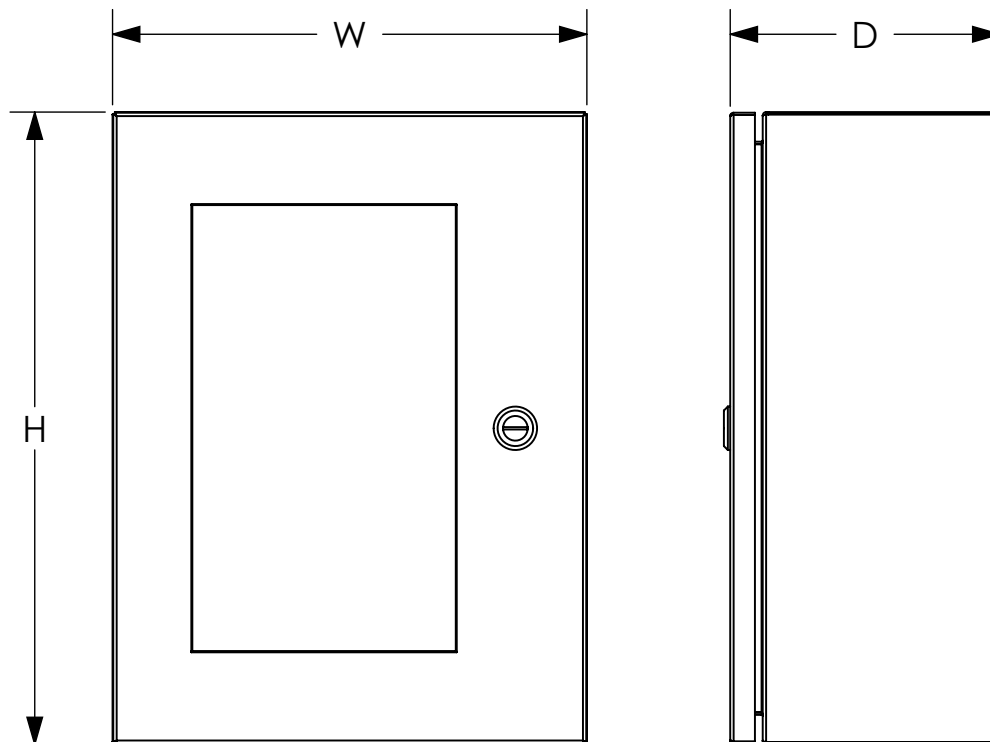

Dimensions

See our website: www.AutomationDirect.com for complete engineering drawings.