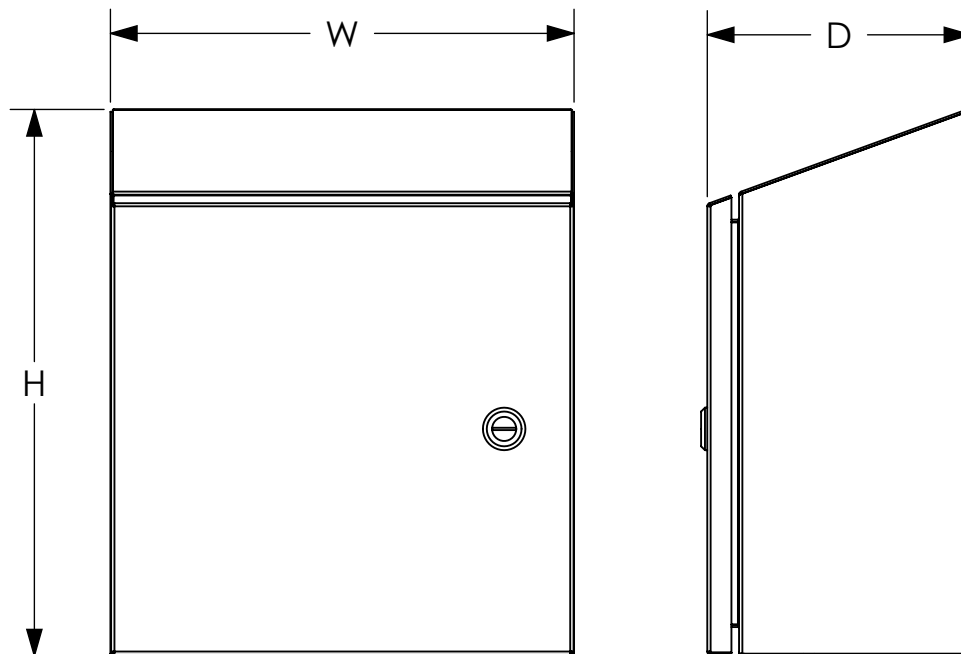

Dimensions

See our website: www.AutomationDirect.com for complete engineering drawings.