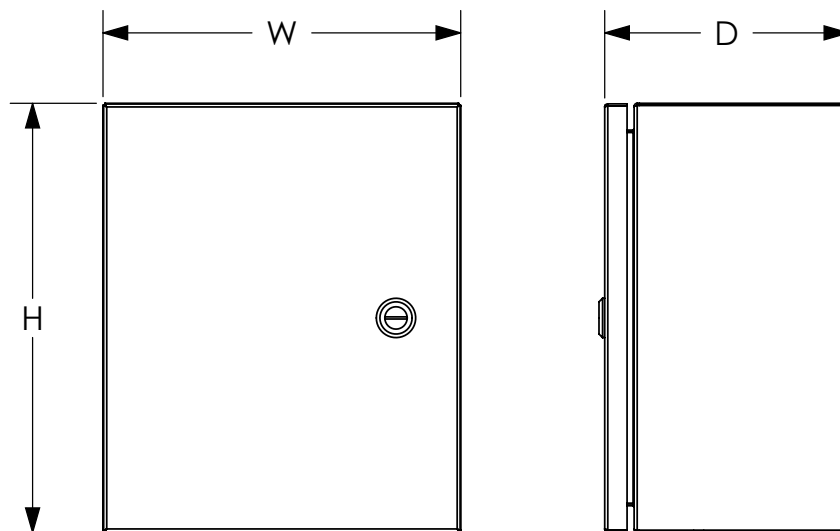

Note: Dimensions in inches [millimeters].

Eclipse Series NEMA 3R, 4 and 12 Single-Door Wall Mount

Dimensions

See our website: www.AutomationDirect.com for complete engineering drawings.