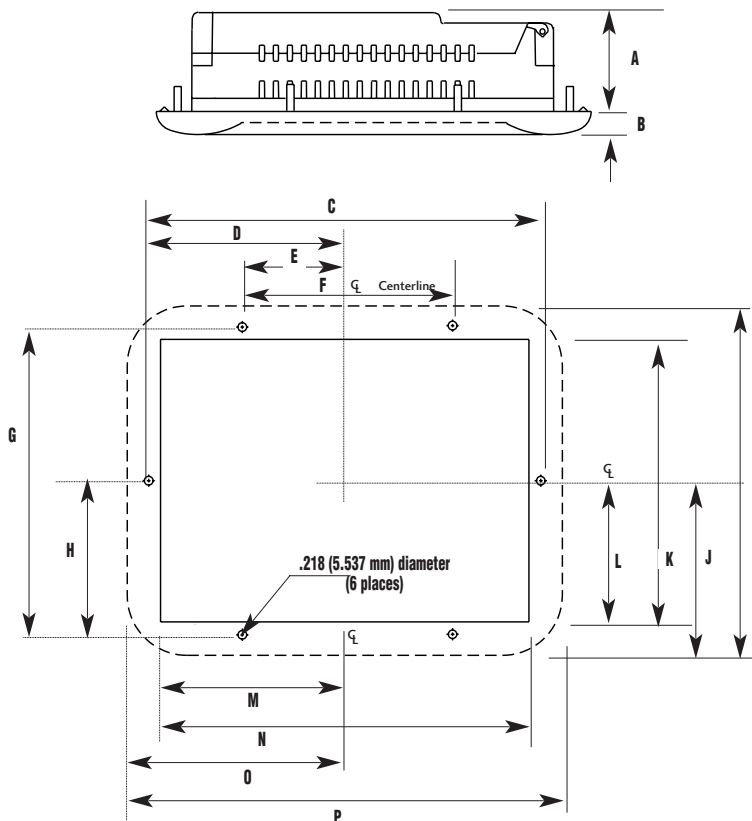

EZTouch 6" Mono Panels

6" mono panels (5.7" STN)

The 6" mono EZTouch panels have a 5.7" diagonal touch screen, with a 320x240 pixel resolution and feature an STN LCD (liquid crystal display) with 16 shades of gray. There are two 6" mono panels to choose from: one with reduced memory/no Ethernet option and one with full 512K memory and an Ethernet option.

6" mono panel with reduced memory

- 5.7" diagonal mono STN LCD
- 16 shades of gray
- NEMA 4, 4X (indoor)
- 320x240 pixel resolution
- 256K RAM, not expandable
- No Ethernet card support
- 25,000 hour expected bulb half-life
- 48 touch cells (8x6)
- 1/4" O-ring gasket and eight mounting studs for NEMA 4/4X (indoor)
- 2.3" (59.0mm) installed depth

NEMA 4, 4X (indoor)

- **Part No. EZ-S6M-R**
- includes all serial drivers (no Ethernet card support)

6" mono panel with full memory

- 5.7" diagonal color STN LCD
- 16 shades of gray
- NEMA 4, 4X (indoor)
- 320x240 pixel resolution
- 512K RAM expandable to 1.5MB
- 512K, 1MB or 2MB option flash card for memory backup
- Ethernet card optional (EZ-ETHERNET)
- Modbus TCP/IP card optional (EZ-ETHERPLUS)
- 25,000 hour expected bulb half-life
- 48 touch cells (8x6)
- 1/4" O-ring gasket and 8 mounting studs for NEMA 4/4X (indoor)
- 2.3" (59.0mm) installed depth

NEMA 4, 4X (indoor)

- **Part No. EZ-S6M-F**
- includes all serial drivers and accepts optional Ethernet cards
- **Part No. EZ-S6M-FH**
- includes Data Highway Plus interface

Oper. Int.

Dimensions (inch, mm)	
Legend	EZ-S6M-R/F EZ-S6C-K/F
A	2.325 (59.055)
B	.618 (15.697)
C	8.076 (205.135)
D	4.038 (102.565)
E	2.125 (53.978)
F	4.250 (107.950)
G	6.223 (158.057)
H	3.111 (79.029)
I	7.297 (185.343)
J	3.649 (92.672)
K	5.625 (142.878)
L	2.812 (71.427)
M	3.761 (95.532)
N	7.522 (191.064)
O	4.466 (113.436)
P	8.932 (226.873)