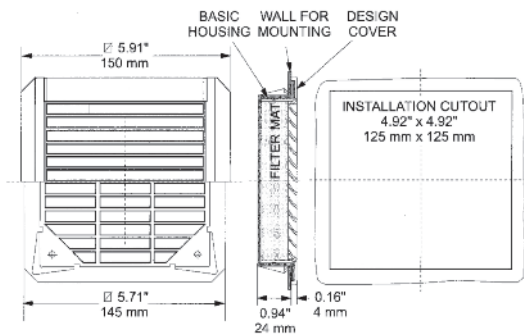

Exhaust Grille and Filter Accessories

Part Number	Price	Filter Density (G/M2)	Mass Filter Level %	Required Cutout Dimensions
WPFA10BK	<--->	150	67%	3.62x3.62 (92x92)
WPFA20BK	<--->	350	83%	4.92x4.92 (125x125)
WPFA25-30BK	<--->	350	83%	8.78x8.78 (223x223)
WPFA50-60BK	<--->	350	83%	11.46x11.46 (291x291)

Dimensions in inches (millimeters)

Exhaust grille

Features

- Polycarbonate fire retardant plastic grilles, UL94-VO
- Durable, reusable filter mat included

Standards

- NEMA 1 (NEMA 12 with optional WPF Series gasket)
- IP43 (IP54 with optional WPF Series gasket)

Accessories

- Gaskets (WPF Series) recommended if installing on enclosure with textured finish

WPFA10BK

WPFA20BK

WPFA25-30BK

WPFA50-60BK