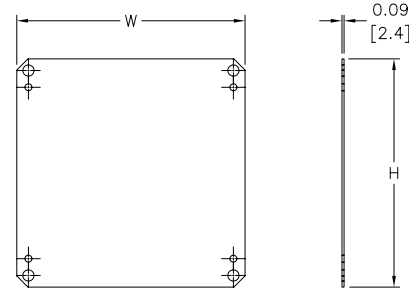

Dimensions in [mm]

Panels listed fit all styles of N412 Ultimate Series wall mount enclosures, including slope top and disconnect enclosures.

NOTE: NPxxxxC subpanels will not fit in older NEMA 4/12 enclosures (purchased prior to 3-23-05) that do not have a C suffix. For example: Subpanel NP1212C will not fit enclosures N412121206 or N412121206SS.

Enclosure Shipping Schedule	
Same day	1 - 7 days
Color indicates shipping lead time in business days.	

Subpanels for Ultimate Series Wall Mount Enclosures							
Painted Steel	Price	Galvanized	Price	304 Stainless Steel	Price	Nominal Enclosure Size HxW*	Subpanel Size AxB
NP1212C	$16.00	NP1212CG	$16.00	—		12 x 12	10.20 x 10.20 [259 x 259]
NP1612C	$19.50	NP1612CG	$19.50	NP1612SSC	$101.00	16 x 12	14.20 x 10.20 [361 x 259]
NP1616C	$26.50	NP1616CG	$26.50	NP1616SSC	$70.00	16 x 16	14.20 x 14.20 [361 x 361]
NP2016C	$26.50	NP2016CG	$26.50	NP2016SSC	$70.00	16 x 20 20 x 16	18.20 x 14.20 [462 x 361]
NP2020C	$33.00	NP2020CG	$33.00	NP2020SSC	$93.00	20 x 20	18.20 x 18.20 [462 x 462]
NP2416C	$37.00	NP2416CG	$37.00	NP2416SSC	$105.00	24 x 16	22.20 x 14.20 [564 x 361]
NP2420C	$45.00	NP2420CG	$45.00	NP2420SSC	$119.00	24 x 20	22.20 x 18.20 [564 x 462]
NP2424C	$47.50	NP2424CG	$47.50	NP2424SSC	$128.00	24 x 24	22.20 x 22.20 [564 x 564]
NP3020C	$60.00	NP3020CG	$60.00	—		30 x 20	28.20 x 18.20 [716 x 462]
NP3024C	$57.00	NP3024CG	$57.00	NP3024SSC	$155.00	30 x 24	28.20 x 22.20 [716 x 564]
NP3030C	$97.00	NP3030CG	$97.00	NP3030SSC	$276.00	30 x 30	28.20 x 28.20 [716 x 716]
NP3624C	$75.00	NP3624CG	$75.00	NP3624SSC	$213.00	36 x 24	34.20 x 22.20 [869 x 564]
NP3630C	$99.00	NP3630CG	$99.00	NP3630SSC	$263.00	36 x 30	34.20 x 28.20 [869 x 716]
NP3636C	$117.00	NP3636CG	$117.00	NP3636SSC	$318.00	36 x 36	34.20 x 34.20 [869 x 869]
NP4024C	$99.00	NP4024CG	$99.00	—		40 x 24	38.20 x 22.20 [970 x 564]
NP4230C	$126.00	—		—		42 x 32	40.20 x 28.20 [1021 x 716]
NP4236C	$148.00	NP4236CG	$148.00	NP4236SSC	$411.00	42 x 36	40.20 x 34.20 [1021 x 869]
NP4824C	$107.00	NP4824CG	$107.00	—		48 x 24	46.20 x 22.20 [1173 x 564]
NP4836C	$168.00	NP4836CG	$168.00	NP4836SSC	$446.00	48 x 36	46.20 x 34.20 [1173 x 869]
NP6036C	$188.00	NP6036CG	$188.00	NP6036SSC	$535.00	60 x 36	58.20 x 34.20 [1478 x 869]

Notes: Dimensions in inches [millimeters].
Letters in table correspond to letters on dimensional drawing.
*Disconnect enclosures will be up to 2 inches [51mm] wider than width dimensions in this table.