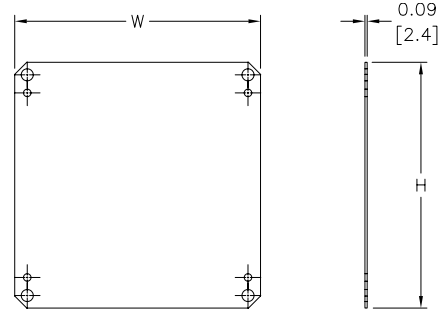

Enclosure Subpanels

Subpanels for Ultimate Series Wall Mount Enclosures

- 12 gauge steel
- Subpanels with dimensions 30" x 30" and larger are flanged on all sides. Smaller subpanels are flanged on two sides
- Painted steel subpanels are white polyester powder over phosphatized surfaces
- Galvanized subpanels have a conductive finish (no paint)

Dimensions in [mm]

Panels listed fit all styles of N412 Ultimate Series wall mount enclosures, including slope top and disconnect enclosures.

NOTE: NPxxxxC subpanels will not fit in older NEMA 4/12 enclosures (purchased prior to 3-23-05) that do not have a C suffix. For example: Subpanel NP1212C will not fit enclosures N412121206 or N412121206SS.

Notes: Dimensions in inches [millimeters].
 Letters in table correspond to letters on dimensional drawing.
 *Disconnect enclosures will be up to 2 inches [51mm] wider than width dimensions in this table.