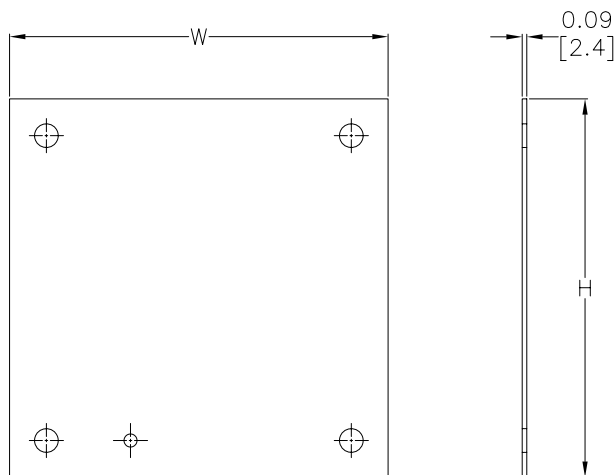

Panels listed fit the following enclosures:

- NEMA 1 large (N1C, 42in width and wider)
- NEMA 12 single door wall mount (N12)
- NEMA 12 two door wall mount (WA\_WF)
- NEMA 12 single door flush wall mount (WA\_FM)
- NEMA 4 (N4) and 4X (SSN) single door wall mount
- NEMA 12 operator consoles (WC9)
- NEMA 12 Wall Disconnect (SDN12\_PL & ABN12)
- NEMA 4 & 4X Wall Mount Disconnect (SSN4 & SSN4X)

## Dimensions

in [mm]

Perforated panels have 0.13" diameter holes at 0.25" spacing.

NOTE:  
SUBPANELS LARGER THAN  
20 X 20 HAVE (2) 0.31"  
GROUND HOLES.

See our website: [www.AutomationDirect.com](http://www.AutomationDirect.com) for complete engineering drawings.

Notes: Dimensions in inches (millimeters).  
Letters in table correspond to letters on dimensional drawing.  
Disconnect enclosures will be up to 2 inches (51mm) wider than width dimensions in this table.