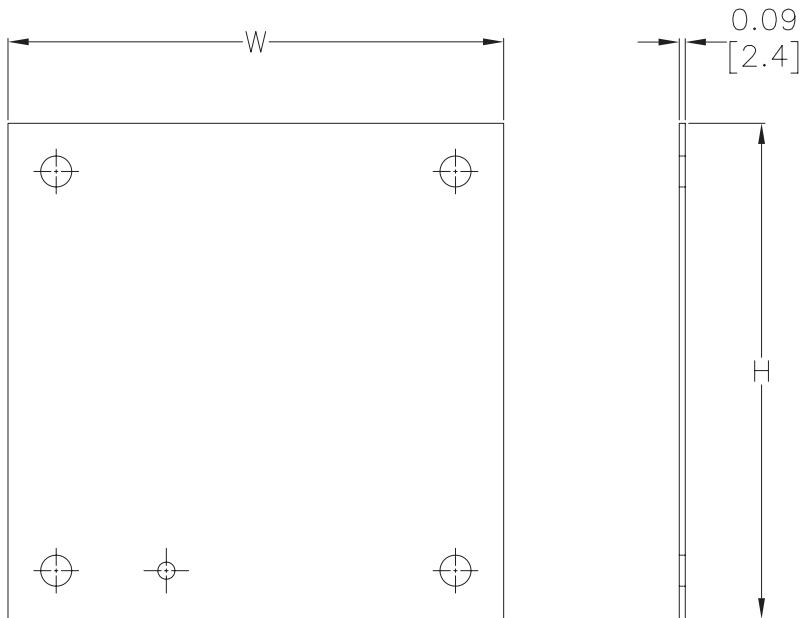

Enclosure Subpanels

Subpanels for NEMA 1, 12, 4 and 4X Wall-Mount Enclosures and WC9 NEMA 12 Operator Consoles

- 12 gauge steel (perforated subpanels are 14 gauge)
- Subpanels with any side over 17.0 in [432 mm] have 0.25 in [19 mm] flange on all sides
- Painted steel and perforated subpanels are white polyester powder over phosphatized surfaces
- Galvanized subpanels have a conductive finish (no paint) Panels listed fit the following enclosures:
- NEMA 1 large (N1C, 42in width and wider)
- NEMA 12 single door wall-mount (N12)
- NEMA 12 two door wall-mount (WA_WF)
- NEMA 12 single door flush wall-mount (WA_FM)
- NEMA 4 (N4) and 4X (SSN) single door wall-mount
- NEMA 12 operator consoles (WC9)
- NEMA 12 Wall Disconnect (SDN12_PL & ABN12)
- NEMA 4 & 4X Wall-Mount Disconnect (SSN4 & SSN4X)

Note: Use NPxxxx subpanels in NEMA 1, NEMA 4 and 4X, and NEMA 12 enclosures only. Do NOT use NPxxxx subpanels in N412 Ultimate Series enclosures with a C in the suffix.

Dimensions

NOTE:
SUBPANELS LARGER THAN
20 X 20 HAVE (2) 0.31"
GROUND HOLES.

Note: Perforated panels have 0.13 in [3 mm] diameter holes at 0.25 in [6 mm] spacing.

Enclosure Subpanels

Shipping Schedule

Same day 1 - 5 days 1 - 7 days 1 - 15 days 1 - 20 days

Color indicates shipping lead time in business days.

Notes: Dimensions in inches [millimeters].

Letters in table correspond to letters on dimensional drawing.

Disconnect enclosures will be up to 2 inches [51mm] wider than width dimensions in this table.