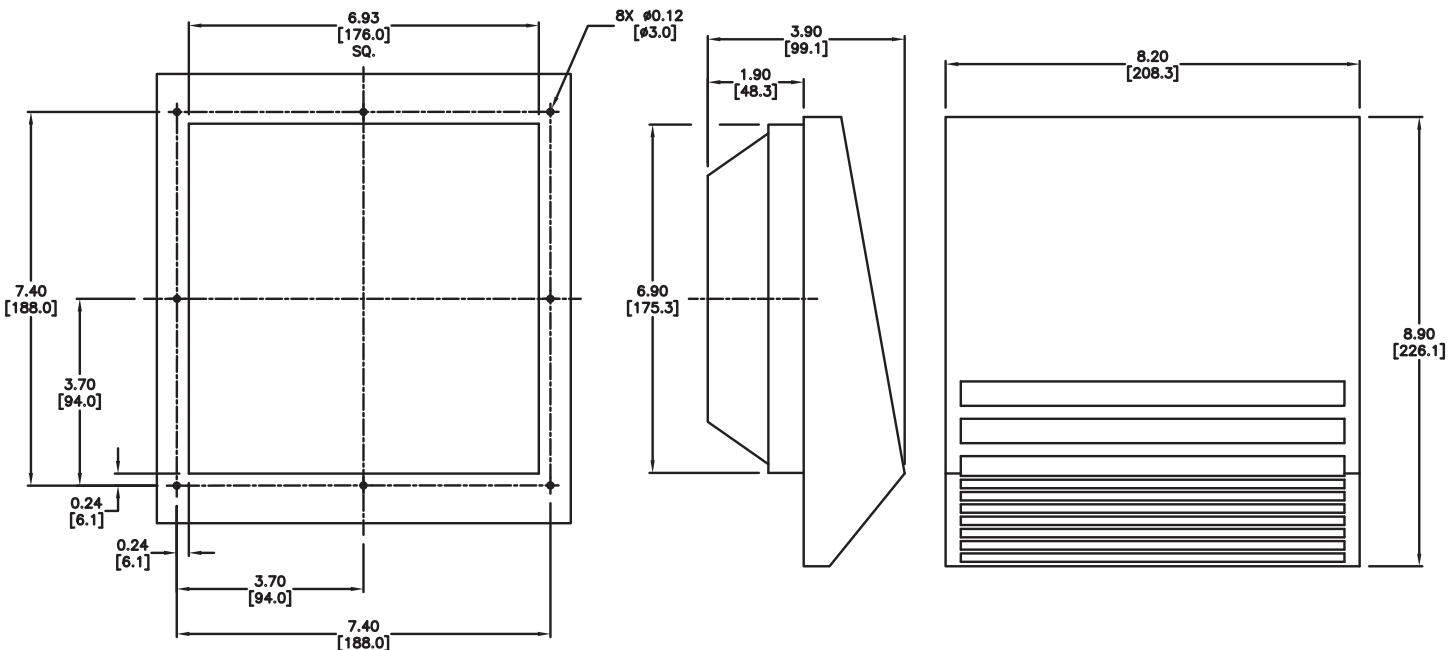

118020-00

CUTOUT DIMENSIONS