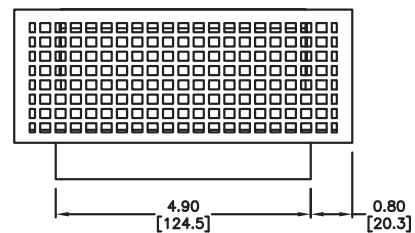

## Dimensions [in mm]

**118000-00**

CUTOUT DIMENSIONS

# Exhaust Grille and Filter Accessories

**118030-00**

CUTOUT DIMENSIONS

**118210-00**

CUTOUT DIMENSIONS