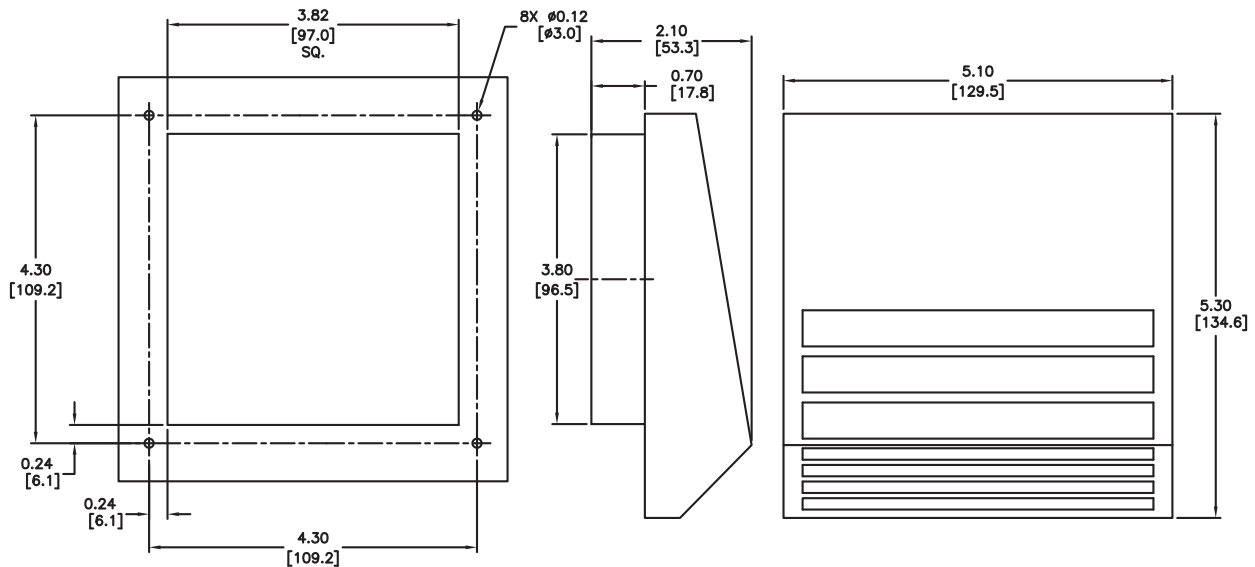

## Features

- No-screw installation
- Mounting depth 0.6 in. (16mm)

## Accessories

- Come with gaskets attached (adhesive-sided to stick on panel)

Part Number	Price	Filter Density (g/m <sup>2</sup> )	Mass Filter Level %
<b>Exhaust Grilles</b>			
<b>118000-00</b>	<--->	350	94%
<b>118010-00</b>	<--->		
<b>118020-00</b>	<--->		
<b>118030-00</b>	<--->		
<b>Outdoor Exhaust Grilles</b>			
<b>118210-00</b>	<--->	360	98%
Dimensions in inches (millimeters)			

## Dimensions [in mm]

**118000-00**

CUTOUT DIMENSIONS