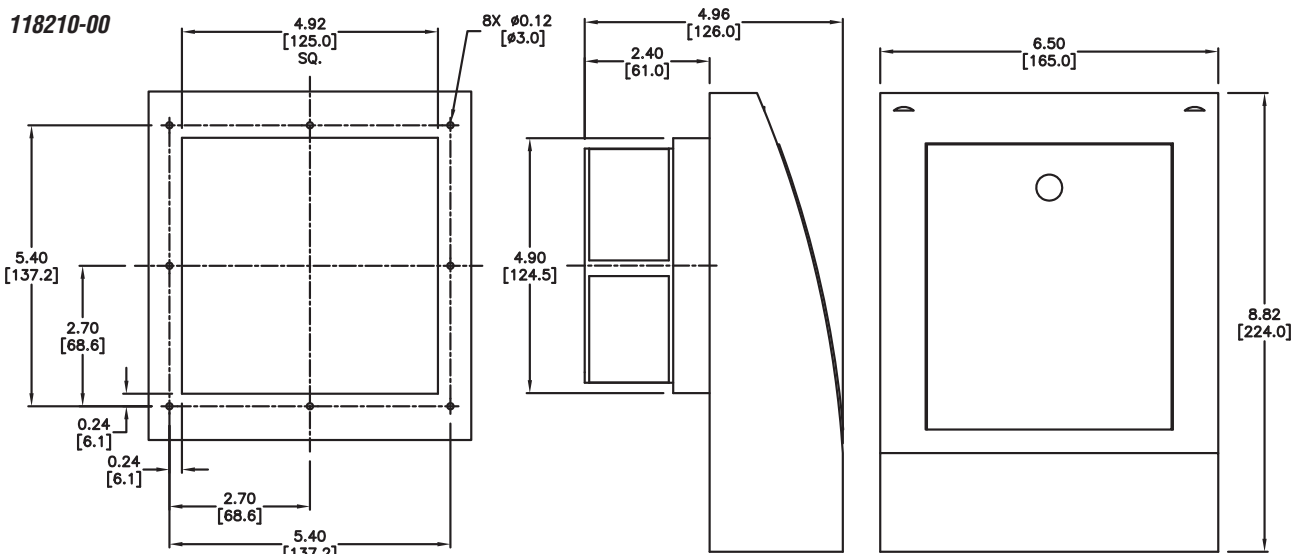

118210-00

CUTOUT DIMENSIONS