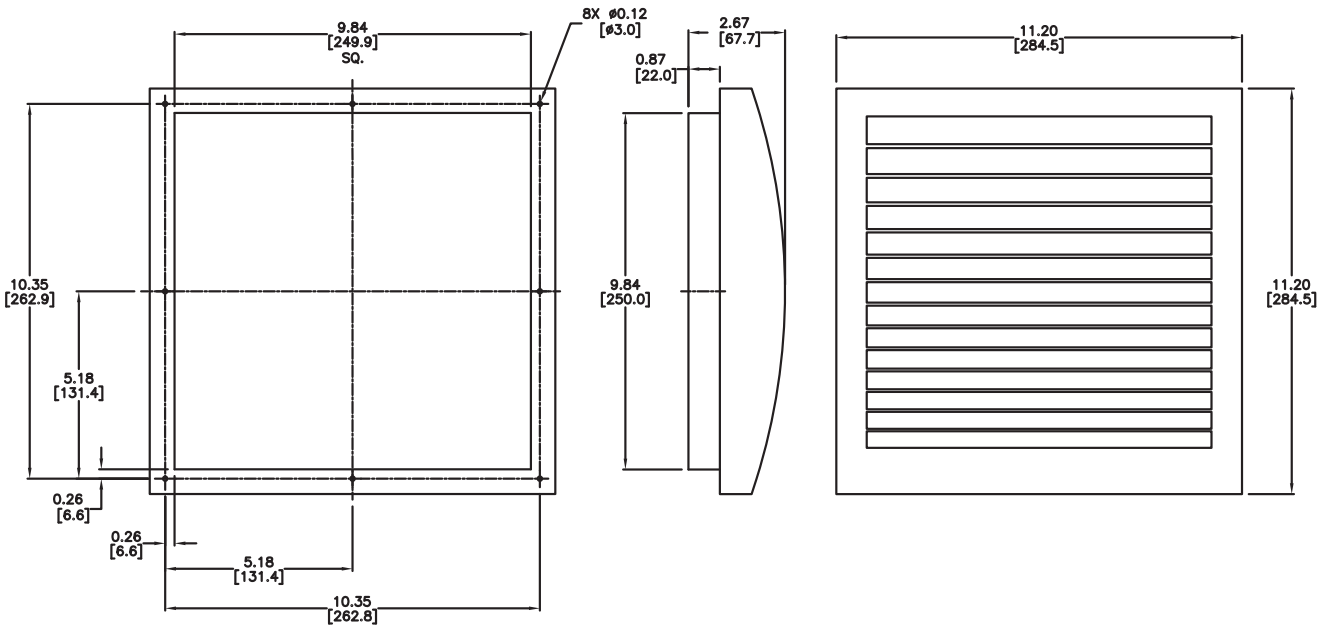

Exhaust Grille and Filter Accessories

118030-00

CUTOUT DIMENSIONS