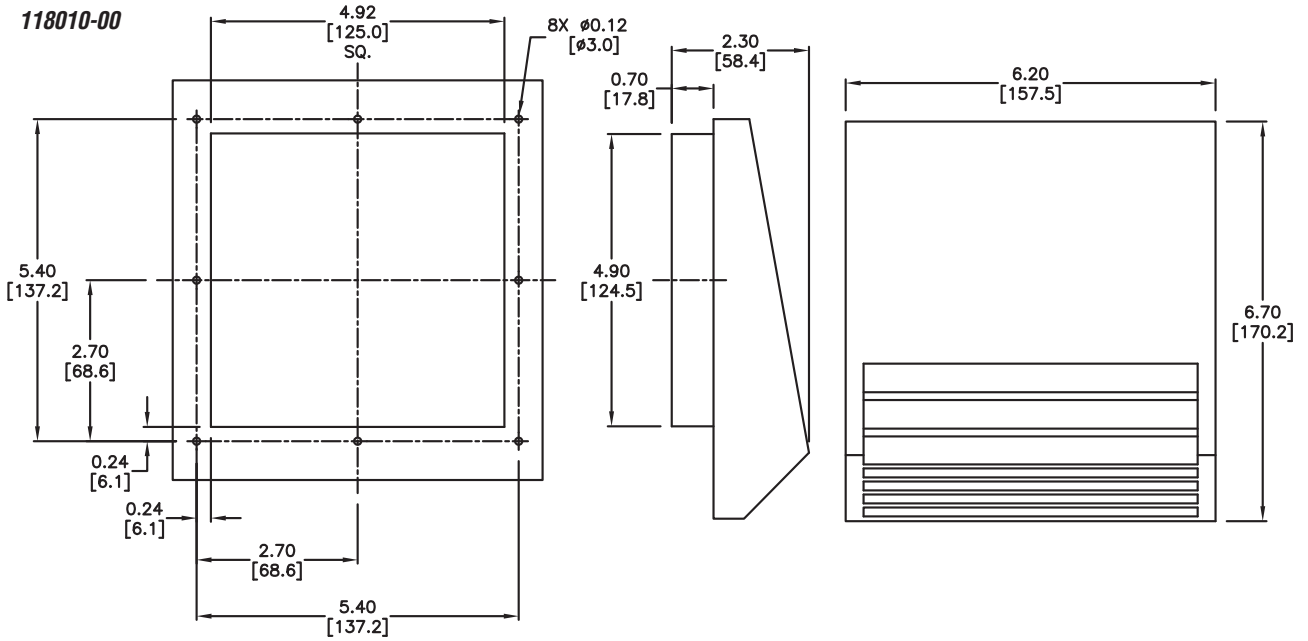

Exhaust Grille and Filter Accessories

118010-00

CUTOUT DIMENSIONS