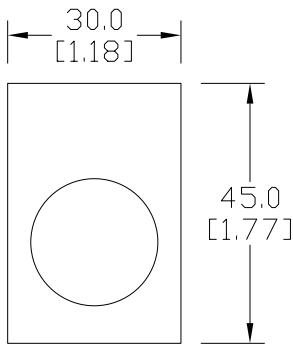

## Legend plates

Aluminum legend plates feature a plastisol backing to help prevent rotation of the operator.

Dimensions: mm [inches]