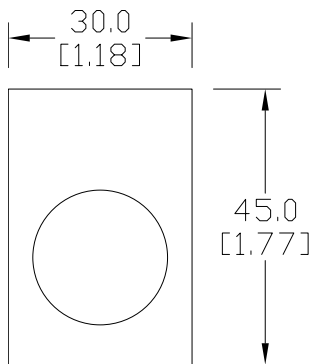

EATON E22 Legend Plates

Cutler-Hammer

Legend plates

Aluminum legend plates feature a plastisol backing to help prevent rotation of the operator.

Dimensions: mm [inches]

E22VA8

Legend Plates				
Part Number	Price	Color	Legend	Drawing Link
E22NS11	\$7.25	Black	"CLOSE"	PDF
E22NS12	\$7.25	Black	"DOWN"	PDF
E22NS13	\$7.25	Red	"EMERG. STOP"	PDF
E22NS15	\$7.25	Black	"FORWARD"	PDF
E22NS19	\$7.25	Black	"JOG"	PDF
E22NS25	\$7.25	Black	"ON"	PDF
E22NS26	\$7.25	Black	"OPEN"	PDF
E22NS30	\$7.25	Black	"REVERSE"	PDF
E22NS31	\$7.25	Black	"RUN"	PDF
E22NS33	\$7.25	Black	"START"	PDF
E22NS34	\$7.25	Red	"STOP"	PDF
E22NS35	\$7.25	Black	"UP"	PDF
E22NS36	\$7.25	Black	Blank plate	PDF
E22NS37	\$7.25	Red	Blank plate	PDF
E22NS38	\$7.25	Black	"FOR-REV"	PDF
E22NS39	\$7.25	Black	"HAND-AUTO"	PDF
E22NS41	\$7.25	Black	"JOG-RUN"	PDF
E22NS42	\$7.25	Black	"OFF-ON"	PDF
E22NS43	\$7.25	Black	"OPEN-CLOSE"	PDF
E22NS48	\$7.25	Black	"UP-DOWN"	PDF
E22NS50	\$7.25	Black	"FOR-OFF-REV"	PDF
E22NS51	\$7.25	Black	"HAND-OFF-AUTO"	PDF
E22NS80	\$7.25	Black	"POWER ON"	PDF
E22NS81	\$7.25	Black	"MOTOR RUN"	PDF
E22NS82	\$7.25	Black	"MOTOR STOP"	PDF
E22NL36	\$7.25	Black	Jumbo alum. blank plate (1.57 in wide x 1.85 in tall)	PDF
E22NL37	\$7.25	Red	Jumbo alum. blank plate (1.57 in wide x 1.85 in tall)	PDF
E22NSP77	\$7.25	Red /black	Plastic blank plate; red on one side, black on other side; either side can have letters engraved down into white plastic	PDF
E22VA8	\$12.00	Yellow	"EMERGENCY STOP" oversize yellow legend plate, 2.76" (70mm), printed	N/A

NOTE: Legend plates also work with the GCX/ECX series 22mm metal switches. The removal of the locator tab on the legend plate is required. This is easily accomplished with a round file or small grinder.