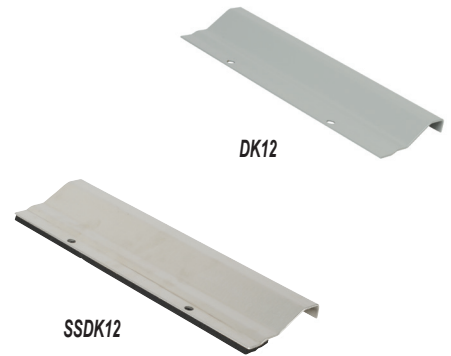

Enclosure Accessories

Drip Shields

Drip shields attach easily to the enclosure with stainless steel screws, gasket and sealing washers to protect door hardware from dripping water and settling dust. All mounting hardware is included. Stainless steel door clamps are furnished to replace the standard door clamps on kits for enclosure widths up to 36.0 in [914 mm].