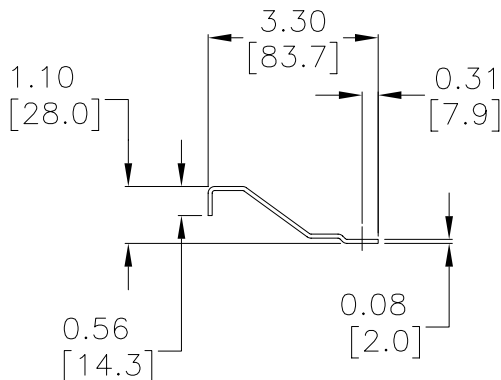

Enclosure Shipping Schedule
1 -10 days
Color indicates shipping lead time in business days.