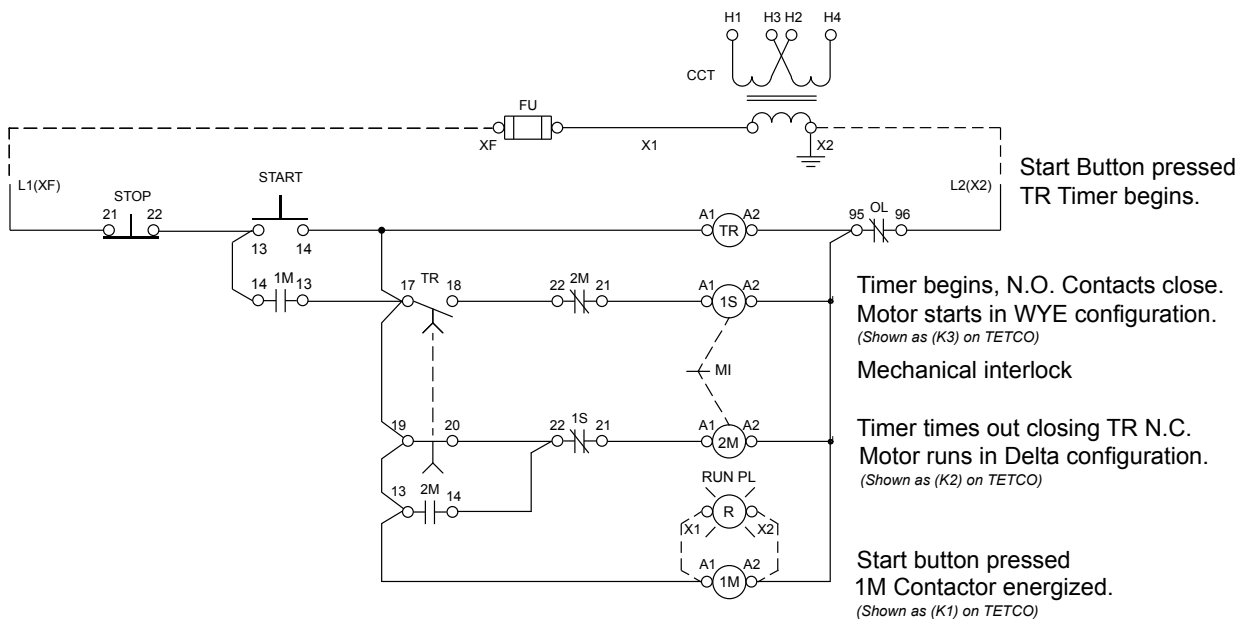

WEG Wiring Diagrams

Reduced Voltage Starters – Wye Delta

Wiring Diagrams

Motor Starters Non-Reversing

START - STOP - PUSHBUTTONS

* REMOTE CONTROL DEVICE BY CUSTOMER

HAND - OFF - AUTO SELECTOR SWITCH

NON COMBINATION 3-PHASE

NON COMBINATION 1-PHASE

COMBINATION MCP

COMBINATION FUS / NON FUS. DISC.