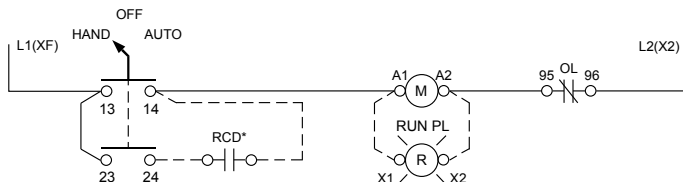

WEG Wiring Diagrams

Reduced Voltage Starters – Wye Delta

Wiring Diagrams

Motor Starters Non-Reversing

START - STOP - PUSHBUTTONS

* REMOTE CONTROL DEVICE BY CUSTOMER

HAND - OFF - AUTO SELECTOR SWITCH

NON COMBINATION 3-PHASE

NON COMBINATION 1-PHASE

COMBINATION MCP

COMBINATION FUS / NON FUS. DISC.