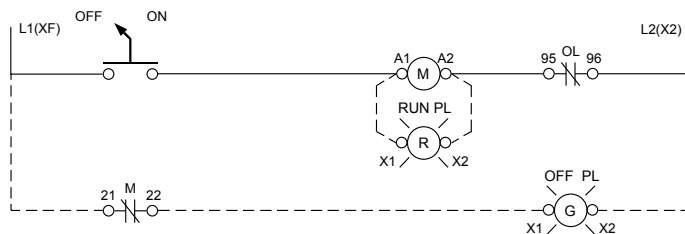

WEG Wiring Diagrams

Reduced Voltage Starters – Wye Delta

Wiring Diagrams

Motor Starters Non-Reversing

START - STOP - PUSHBUTTONS

* REMOTE CONTROL DEVICE BY CUSTOMER

HAND - OFF - AUTO SELECTOR SWITCH

NON COMBINATION 3-PHASE

NON COMBINATION 1-PHASE

COMBINATION MCP

COMBINATION FUS / NON FUS. DISC.