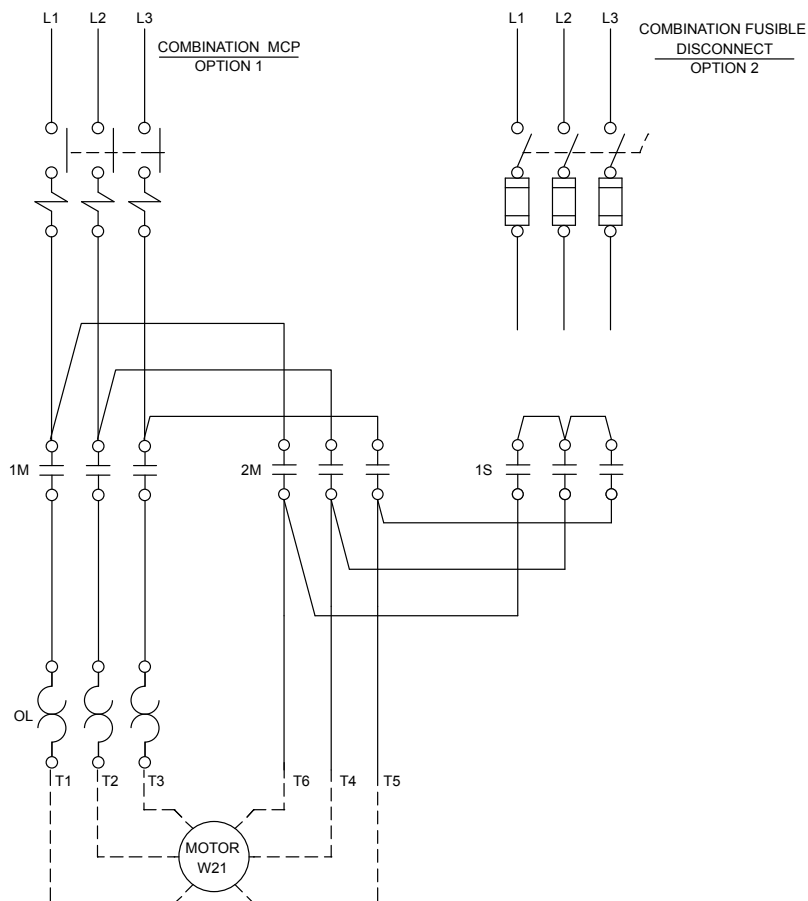

WEG Wiring Diagrams

Reduced Voltage Starters – Wye Delta

Wiring Diagrams

Motor Starters Non-Reversing

START - STOP -PUSHBUTTONS

* REMOTE CONTROL DEVICE BY CUSTOMER

HAND - OFF - AUTO SELECTOR SWITCH

NON COMBINATION 3-PHASE

NON COMBINATION 1-PHASE

COMBINATION MCP

COMBINATION FUS / NON FUS. DISC.