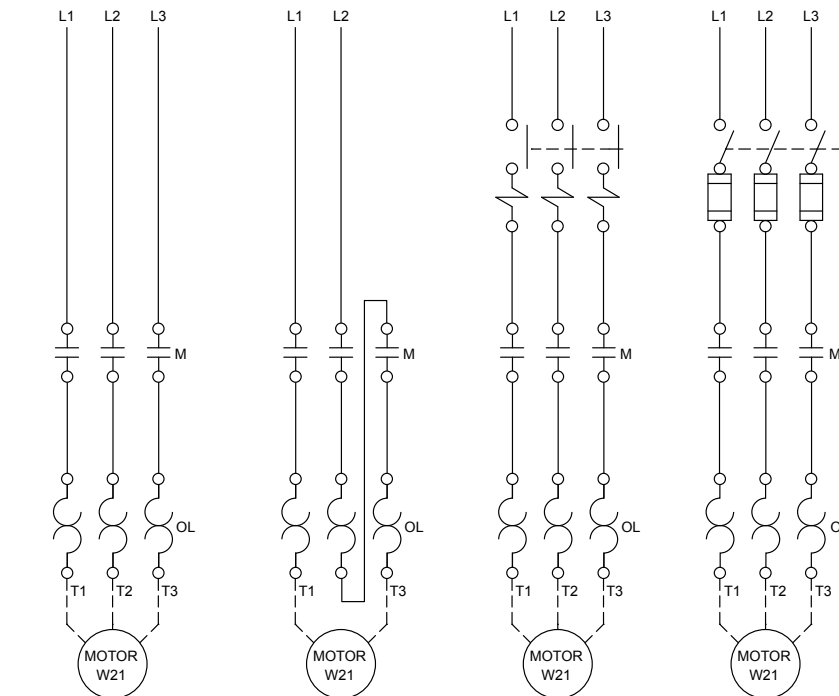

WEG Wiring Diagrams

Reduced Voltage Starters – Wye Delta

Wiring Diagrams

Motor Starters Non-Reversing

START - STOP - PUSHBUTTONS

* REMOTE CONTROL DEVICE BY CUSTOMER

HAND - OFF - AUTO SELECTOR SWITCH

NON COMBINATION 3-PHASE

NON COMBINATION 1-PHASE

COMBINATION MCP

COMBINATION FUS / NON FUS. DISC.