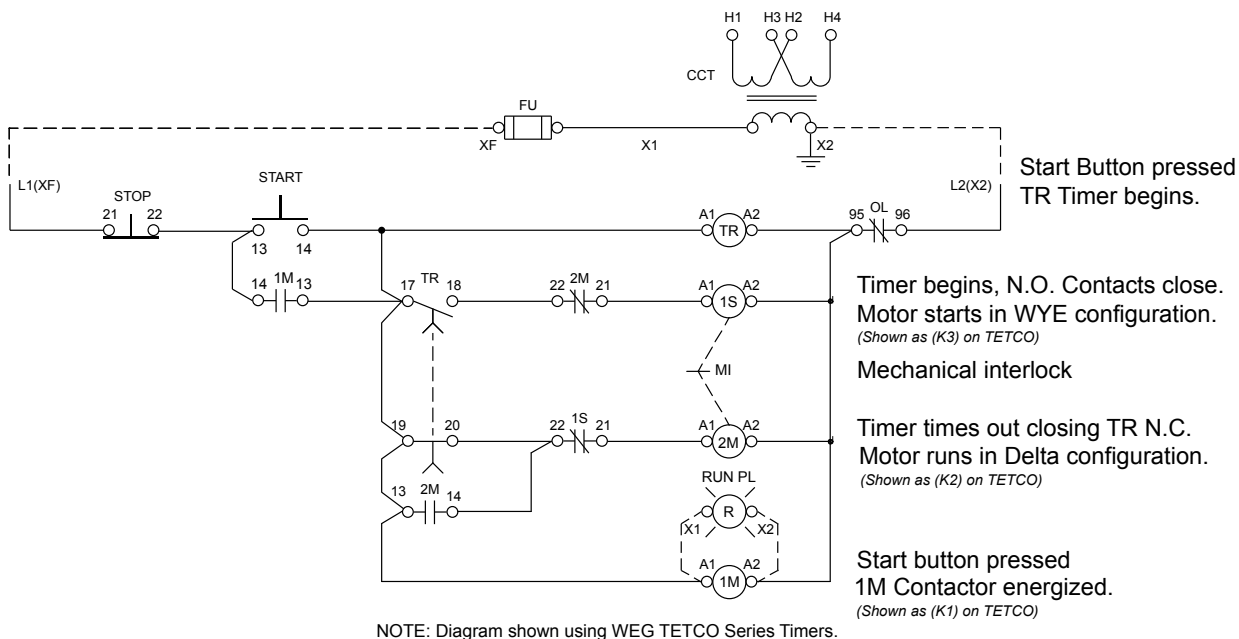

WEG Wiring Diagrams

Reduced Voltage Starters – Wye Delta

Wiring Diagrams

Motor Starters Non-Reversing

START - STOP -PUSHBUTTONS

* REMOTE CONTROL DEVICE BY CUSTOMER

HAND - OFF - AUTO SELECTOR SWITCH

NON COMBINATION 3-PHASE

NON COMBINATION 1-PHASE

COMBINATION MCP

COMBINATION FUS / NON FUS. DISC.