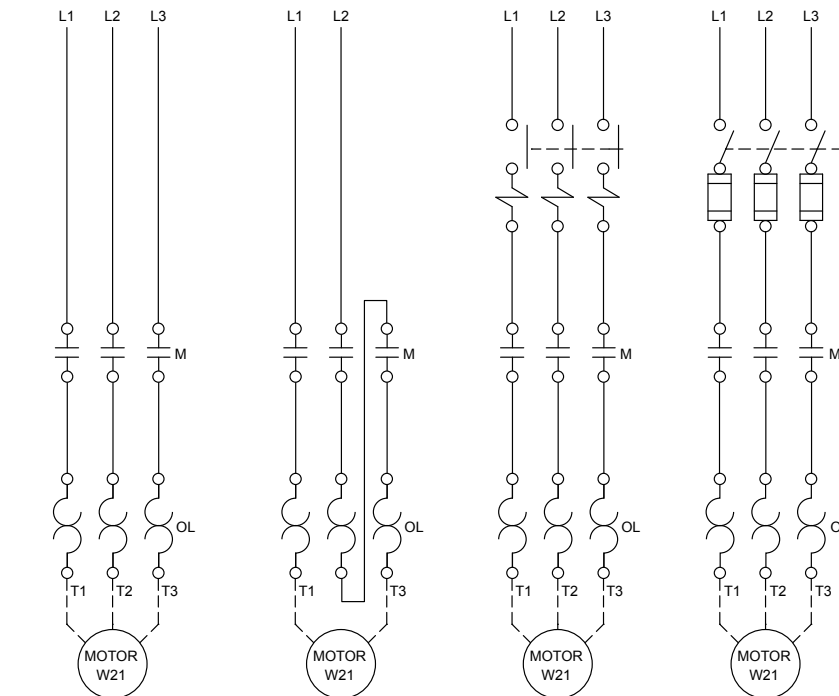

WEG Wiring Diagrams

Reduced Voltage Starters – Wye Delta

Wiring Diagrams

Motor Starters Non-Reversing

START - STOP -PUSHBUTTONS

* REMOTE CONTROL DEVICE BY CUSTOMER

HAND - OFF - AUTO SELECTOR SWITCH

NON COMBINATION 3-PHASE

NON COMBINATION 1-PHASE

COMBINATION MCP

COMBINATION FUS / NON FUS. DISC.