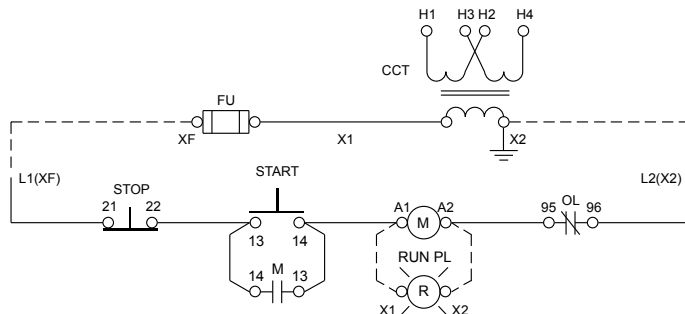

WEG Wiring Diagrams

Reduced Voltage Starters – Wye Delta

Wiring Diagrams

Motor Starters Non-Reversing

START - STOP -PUSHBUTTONS

* REMOTE CONTROL DEVICE BY CUSTOMER

HAND - OFF - AUTO SELECTOR SWITCH

NON COMBINATION 3-PHASE

NON COMBINATION 1-PHASE

COMBINATION MCP

COMBINATION FUS / NON FUS. DISC.