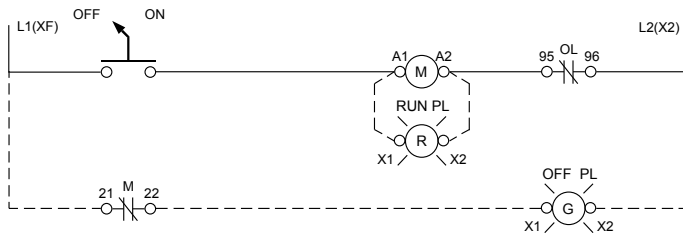

WEG Wiring Diagrams

Reduced Voltage Starters – Wye Delta

Wiring Diagrams

Motor Starters Non-Reversing

START - STOP - PUSHBUTTONS

* REMOTE CONTROL DEVICE BY CUSTOMER

HAND - OFF - AUTO SELECTOR SWITCH

NON COMBINATION 3-PHASE

NON COMBINATION 1-PHASE

COMBINATION MCP

COMBINATION FUS / NON FUS. DISC.