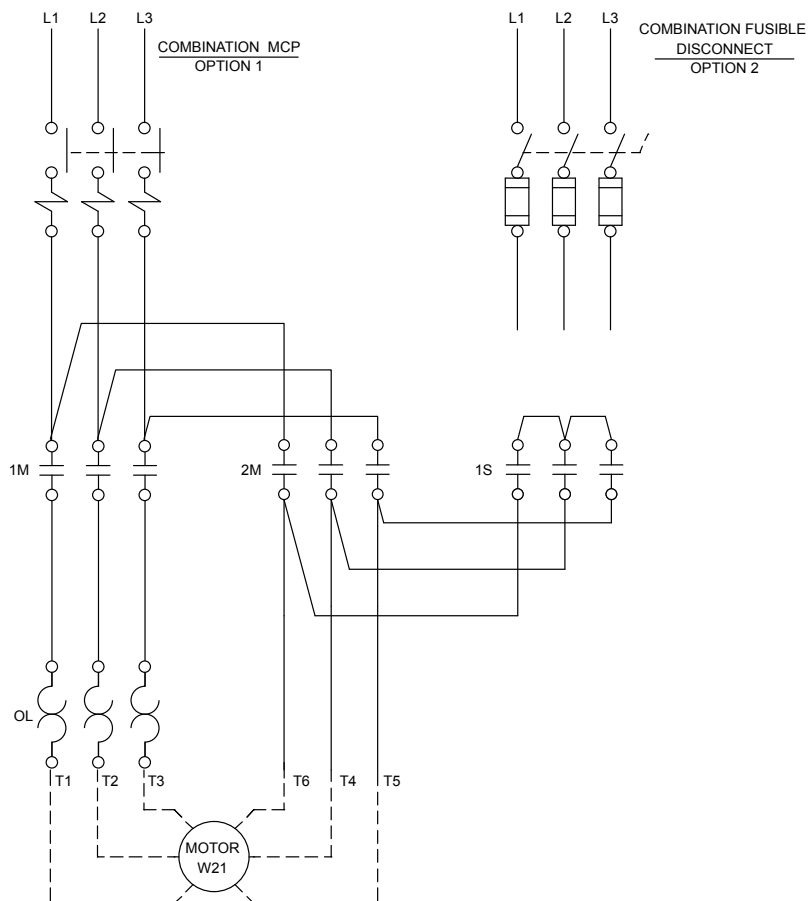

WEG Wiring Diagrams

Reduced Voltage Starters – Wye Delta

Wiring Diagrams

Motor Starters Non-Reversing

START - STOP - PUSHBUTTONS

* REMOTE CONTROL DEVICE BY CUSTOMER

HAND - OFF - AUTO SELECTOR SWITCH

NON COMBINATION 3-PHASE

NON COMBINATION 1-PHASE

COMBINATION MCP

COMBINATION FUS / NON FUS. DISC.