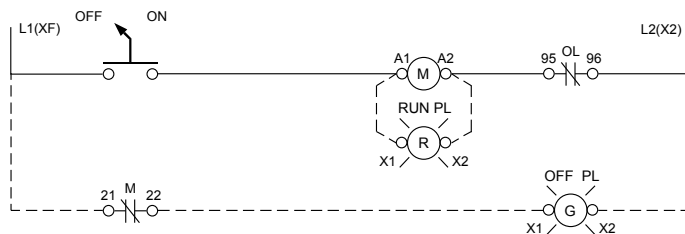

WEG Wiring Diagrams

Reduced Voltage Starters – Wye Delta

Wiring Diagrams

Motor Starters Non-Reversing

START - STOP -PUSHBUTTONS

* REMOTE CONTROL DEVICE BY CUSTOMER

HAND - OFF - AUTO SELECTOR SWITCH

NON COMBINATION 3-PHASE

NON COMBINATION 1-PHASE

COMBINATION MCP

COMBINATION FUS / NON FUS. DISC.