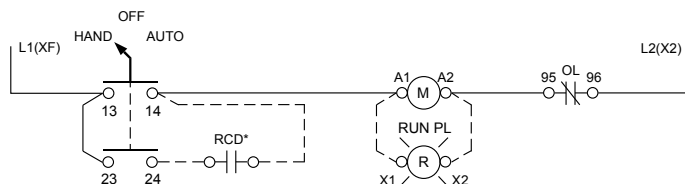

WEG Wiring Diagrams

Reduced Voltage Starters – Wye Delta

Wiring Diagrams

Motor Starters Non-Reversing

START - STOP - PUSHBUTTONS

* REMOTE CONTROL DEVICE BY CUSTOMER

HAND - OFF - AUTO SELECTOR SWITCH

NON COMBINATION 3-PHASE

NON COMBINATION 1-PHASE

COMBINATION MCP

COMBINATION FUS / NON FUS. DISC.