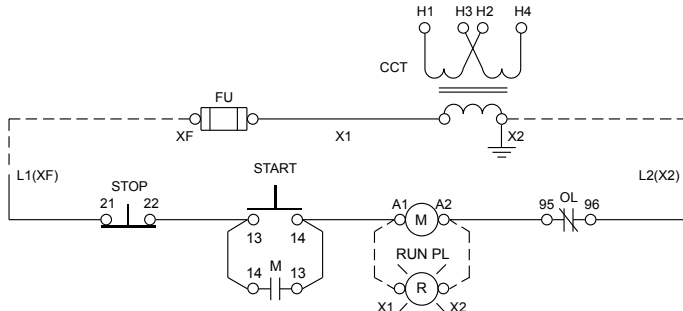

WEG Wiring Diagrams

Reduced Voltage Starters – Wye Delta

Wiring Diagrams

Motor Starters Non-Reversing

START - STOP - PUSHBUTTONS

* REMOTE CONTROL DEVICE BY CUSTOMER

HAND - OFF - AUTO SELECTOR SWITCH

NON COMBINATION 3-PHASE

NON COMBINATION 1-PHASE

COMBINATION MCP

COMBINATION FUS / NON FUS. DISC.