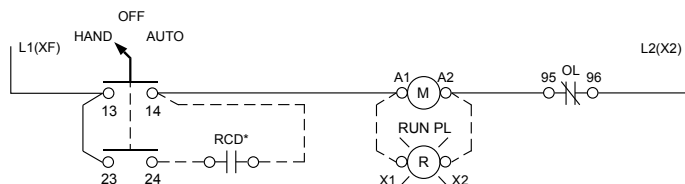

WEG Wiring Diagrams

Reduced Voltage Starters – Wye Delta

Wiring Diagrams

Motor Starters Non-Reversing

START - STOP -PUSHBUTTONS

* REMOTE CONTROL DEVICE BY CUSTOMER

HAND - OFF - AUTO SELECTOR SWITCH

NON COMBINATION 3-PHASE

NON COMBINATION 1-PHASE

COMBINATION MCP

COMBINATION FUS / NON FUS. DISC.