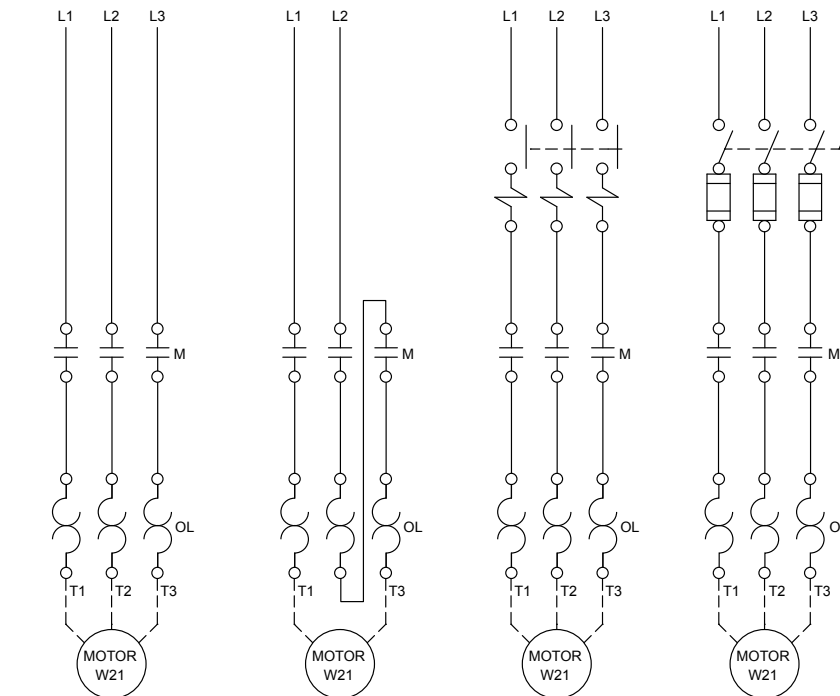

WEG Wiring Diagrams

Reduced Voltage Starters – Wye Delta

Wiring Diagrams

Motor Starters Non-Reversing

START - STOP - PUSHBUTTONS

* REMOTE CONTROL DEVICE BY CUSTOMER

HAND - OFF - AUTO SELECTOR SWITCH

NON COMBINATION 3-PHASE

NON COMBINATION 1-PHASE

COMBINATION MCP

COMBINATION FUS / NON FUS. DISC.