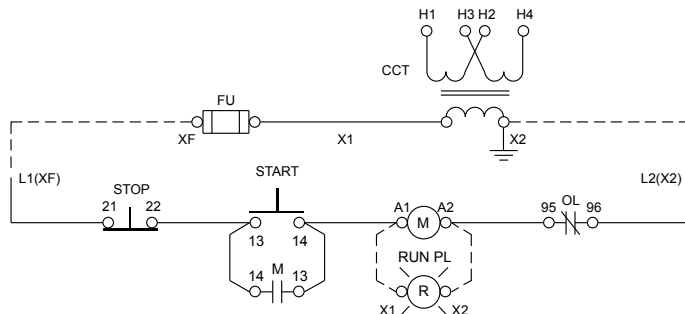

WEG Wiring Diagrams

Reduced Voltage Starters – Wye Delta

Wiring Diagrams

Motor Starters Non-Reversing

START - STOP - PUSHBUTTONS

* REMOTE CONTROL DEVICE BY CUSTOMER

HAND - OFF - AUTO SELECTOR SWITCH

NON COMBINATION 3-PHASE

NON COMBINATION 1-PHASE

COMBINATION MCP

COMBINATION FUS / NON FUS. DISC.