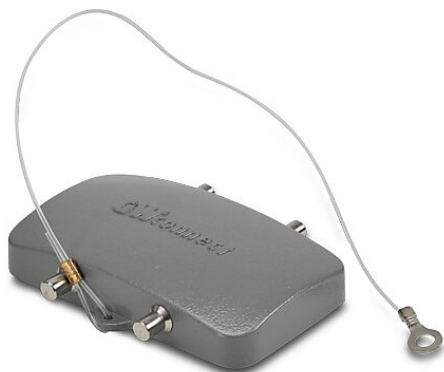

ZP-MC10B-2-DCVPM Cut Sheet

ZIPport cover housing, 4-peg, connector housing size 10B, heavy-duty die cast aluminum. For use with ZIPport size 10B double lever connector housings.

For complete product information, please see this item on our store at the following link:

<https://www.automationdirect.com/pn/ZP-MC10B-2-DCVPM>

Technical Specifications

Brand	ZIPport
Item	Housing
Housing Type	Cover
Housing Lever Type	4-peg
Connector Housing Size	10B
Material	Heavy-duty die cast aluminum
For Use With	ZIPport size 10B double lever connector housings