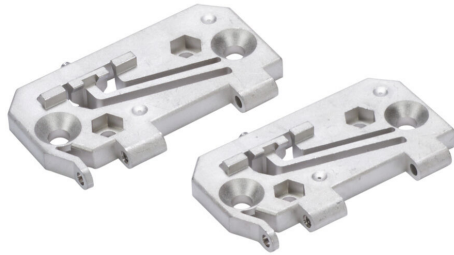

YXW-0006-000 Cut Sheet

Contrinex mounting bracket, stainless steel, side mount. Package of 2. For use with YBxS series light curtains.

For complete product information, please see this item on our store at the following link:

<https://www.automationdirect.com/pn/YXW-0006-000>

Technical Specifications

Brand	Contrinex
Item	Mounting bracket
Material	Stainless steel
Mounting	Side
Quantity per Pack	2
For Use With	YBxS series light curtains