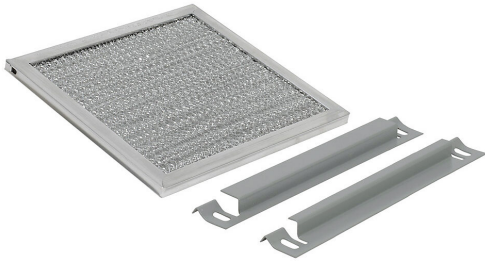

# WAFLT66 Cut Sheet

Wiegmann filter, 6.72 x 6.25in, aluminum mesh, aluminum frame, washable. For use with WAVK0606 and WAVK0606SSA.

For complete product information, please see this item on our store at the following link:

## Technical Specifications

<b>Brand</b>	Wiegmann
<b>Item</b>	Filter
<b>Size</b>	6.72 x 6.25in
<b>Filter Depth</b>	0.34in
<b>Filter Element</b>	Aluminum mesh
<b>Frame Material</b>	Aluminum
<b>Washable</b>	Yes
<b>For Use With</b>	WAVK0606 and WAVK0606SSA
<b>Includes</b>	Mounting brackets
<b>Additional Information</b>	Some assembly required