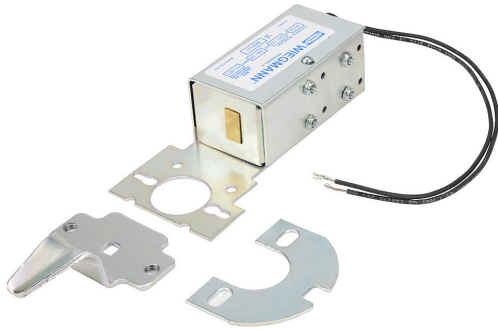

# WAEK115 Cut Sheet

Wiegmann enclosure electrical interlock, prevents entry into energized enclosure that has a door handle. For use with most NEMA 12 enclosures.

For complete product information, please see this item on our store at the following link:

<https://www.automationdirect.com/pn/WAEK115>

---

## Technical Specifications

<b>Brand</b>	Wiegmann
<b>Item</b>	Enclosure electrical interlock
<b>Application</b>	Prevents entry into energized enclosure that has a door handle
<b>For Use With</b>	Most NEMA 12 enclosures