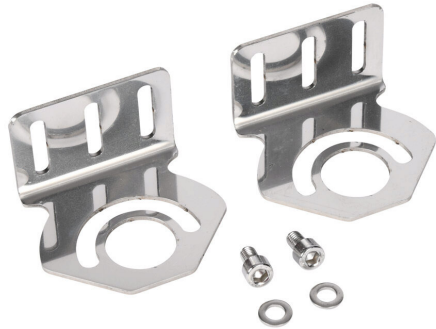

TAFX03 Cut Sheet

CCEA side bracket, replacement, stainless steel. For use with CCEA TRACKALPHA series LED light bars.

For complete product information, please see this item on our store at the following link:

<https://www.automationdirect.com/pn/TAFX03>

Technical Specifications

Brand	CCEA
Item	Side bracket
Replacement	Yes
Material	Stainless steel
For Use With	CCEA TRACKALPHA series LED light bars

Agency Approvals