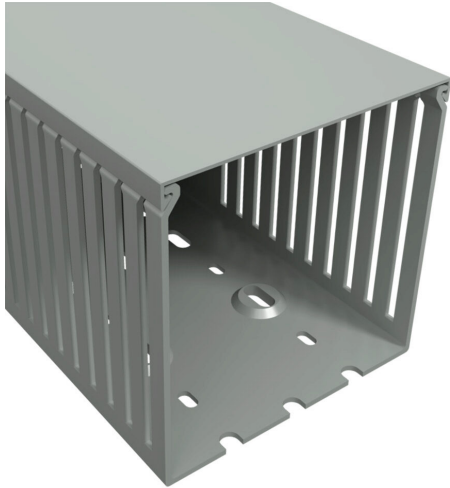

# T1E-4040GA-1 Cut Sheet

Iboco T1E series open slot narrow finger wire duct, self-adhesive, 4in width, 4in height, 6.5ft/2m length, gray. Cover included.

For complete product information, please see this item on our store at the following link:

## Technical Specifications

<b>Brand</b>	Iboco
<b>Series</b>	T1E
<b>Item</b>	Wire duct
<b>Wire Duct Type</b>	Open slot narrow finger
<b>Self-adhesive</b>	Yes
<b>Width</b>	4in
<b>Height</b>	4in
<b>Color</b>	Gray
<b>Length</b>	6.5ft/2m
<b>Includes</b>	Cover