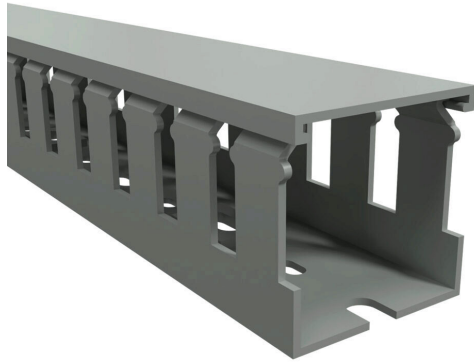

T1-1515G-1 Cut Sheet

Iboco T1 series open slot wide finger wire duct, 1.5in width, 1.5in height, 6.5ft/2m length, gray. Cover included.

For complete product information, please see this item on our store at the following link:

<https://www.automationdirect.com/pn/T1-1515G-1>

Technical Specifications

Brand	Iboco
Series	T1
Item	Wire duct
Wire Duct Type	Open slot wide finger
Self-adhesive	No
Width	1.5in
Height	1.5in
Color	Gray
Length	6.5ft/2m
Includes	Cover