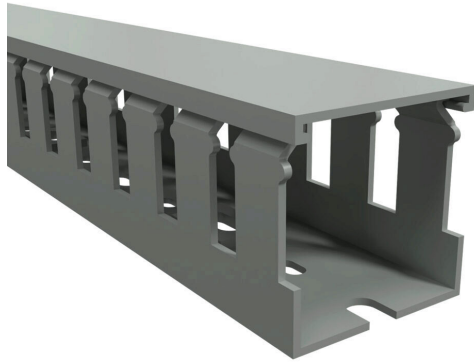

T1-1515G-1 Cut Sheet

Iboco T1 series open slot wide finger wire duct, 1.5in width, 1.5in height, 6.5ft/2m length, gray. Cover included.

For complete product information, please see this item on our store at the following link:

<https://www.automationdirect.com/pn/T1-1515G-1>

Technical Specifications

Brand	Iboco
Series	T1
Item	Wire duct
Wire Duct Type	Open slot wide finger
Width	1.5in
Height	1.5in
Color	Gray
Length	6.5ft/2m
Includes	Cover