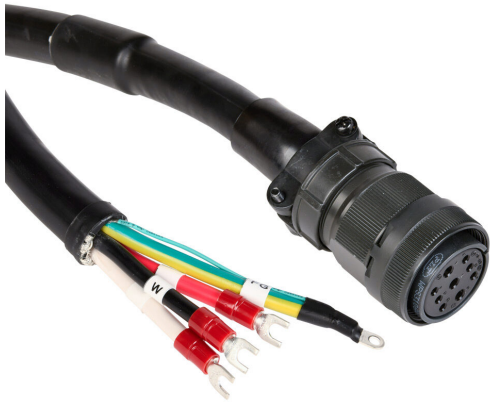

SV2C-PD08-20NN Cut Sheet

SureServo2 power cable, mating connectors, 65.6ft/20m cable length. For use with 230 VAC 4.5 kW and 460 VAC 4.5 kW-7.5 kW SureServo2 motors without brake.

For complete product information, please see this item on our store at the following link:

<https://www.automationdirect.com/pn/SV2C-PD08-20NN>

Technical Specifications

Brand	SureServo2
Item	Cable
Cable Type	Power
Cable Length	65.6ft/20m
For Use With	230 VAC 4.5 kW and 460 VAC 4.5 kW-7.5 kW SureServo2 motors without brake