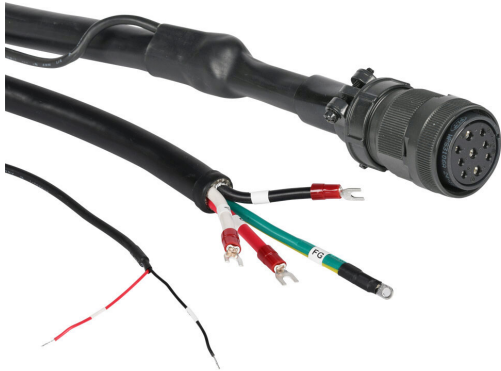

# SV2C-PD08-10NB Cut Sheet

SureServo2 power cable, mating connectors, 32.8ft/10m cable length. For use with 230 VAC 4.5 kW and 460 VAC 4.5 kW-7.5 kW SureServo2 motors with brake.

For complete product information, please see this item on our store at the following link:

<https://www.automationdirect.com/pn/SV2C-PD08-10NB>

## Technical Specifications

<b>Brand</b>	SureServo2
<b>Item</b>	Cable
<b>Cable Type</b>	Power
<b>Cable Length</b>	32.8ft/10m
<b>For Use With</b>	230 VAC 4.5 kW and 460 VAC 4.5 kW-7.5 kW SureServo2 motors with brake