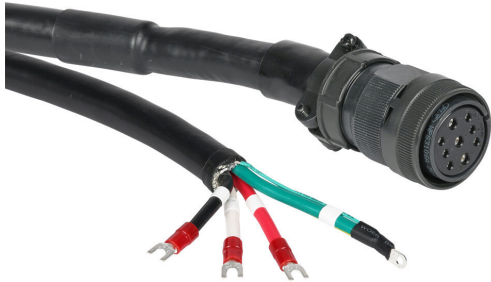

SV2C-PD08-05NN Cut Sheet

SureServo2 power cable, mating connectors, 16.4ft/5m cable length. For use with 230 VAC 4.5 kW and 460 VAC 4.5 kW-7.5 kW SureServo2 motors without brake.

For complete product information, please see this item on our store at the following link:

<https://www.automationdirect.com/pn/SV2C-PD08-05NN>

Technical Specifications

Brand	SureServo2
Item	Cable
Cable Type	Power
Cable Length	16.4ft/5m
For Use With	230 VAC 4.5 kW and 460 VAC 4.5 kW-7.5 kW SureServo2 motors without brake