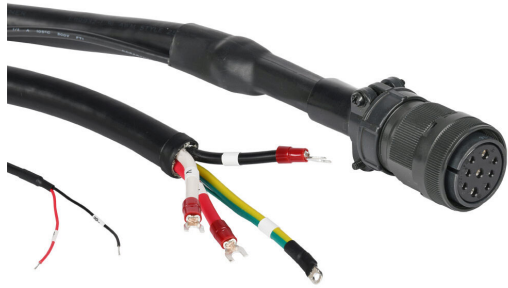

# SV2C-PD08-03NB Cut Sheet

SureServo2 power cable, mating connectors, 9.8ft/3m cable length. For use with 230 VAC 4.5 kW and 460 VAC 4.5 kW-7.5 kW SureServo2 motors with brake.

For complete product information, please see this item on our store at the following link:

<https://www.automationdirect.com/pn/SV2C-PD08-03NB>

## Technical Specifications

<b>Brand</b>	SureServo2
<b>Item</b>	Cable
<b>Cable Type</b>	Power
<b>Cable Length</b>	9.8ft/3m
<b>For Use With</b>	230 VAC 4.5 kW and 460 VAC 4.5 kW-7.5 kW SureServo2 motors with brake