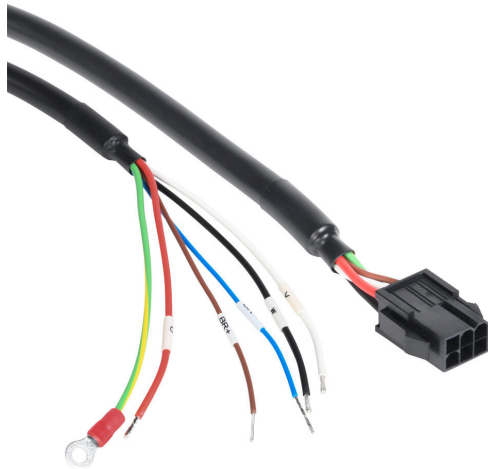

SV2C-PB18-10FB Cut Sheet

SureServo2 power flex cable, mating connectors, 32.8ft/10m cable length. For use with 100W-750W SureServo2 motors with brake.

For complete product information, please see this item on our store at the following link:

<https://www.automationdirect.com/pn/SV2C-PB18-10FB>

Technical Specifications

Brand	SureServo2
Item	Flex cable
Cable Type	Power
Cable Length	32.8ft/10m
For Use With	100W-750W SureServo2 motors with brake