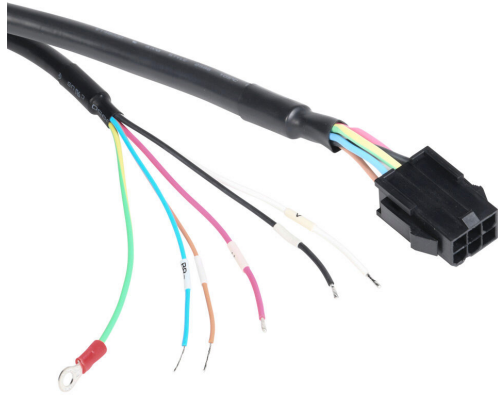

SV2C-PB18-05NB Cut Sheet

SureServo2 power cable, mating connectors, 16.4ft/5m cable length. For use with 100W-750W SureServo2 motors with brake.

For complete product information, please see this item on our store at the following link:

<https://www.automationdirect.com/pn/SV2C-PB18-05NB>

Technical Specifications

Brand	SureServo2
Item	Cable
Cable Type	Power
Cable Length	16.4ft/5m
For Use With	100W-750W SureServo2 motors with brake

Agency Approvals