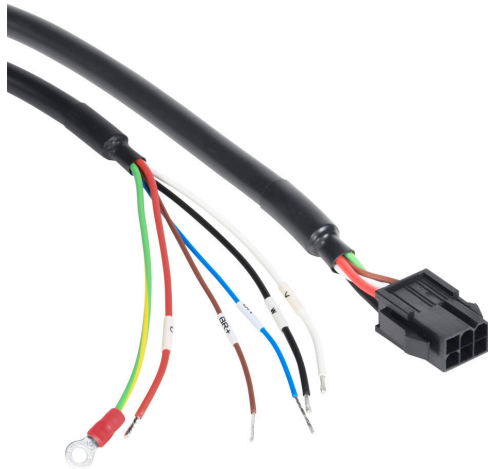

# SV2C-PB18-05FB Cut Sheet

SureServo2 power flex cable, mating connectors, 16.4ft/5m cable length. For use with 100W-750W SureServo2 motors with brake.

For complete product information, please see this item on our store at the following link:

<https://www.automationdirect.com/pn/SV2C-PB18-05FB>

## Technical Specifications

<b>Brand</b>	SureServo2
<b>Item</b>	Flex cable
<b>Cable Type</b>	Power
<b>Cable Length</b>	16.4ft/5m
<b>For Use With</b>	100W-750W SureServo2 motors with brake