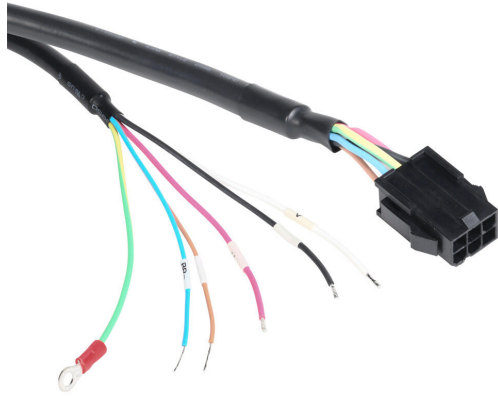

SV2C-PB18-03NB Cut Sheet

SureServo2 power cable, mating connectors, 9.8ft/3m cable length. For use with 100W-750W SureServo2 motors with brake.

For complete product information, please see this item on our store at the following link:

<https://www.automationdirect.com/pn/SV2C-PB18-03NB>

Technical Specifications

Brand	SureServo2
Item	Cable
Cable Type	Power
Cable Length	9.8ft/3m
For Use With	100W-750W SureServo2 motors with brake

Agency Approvals