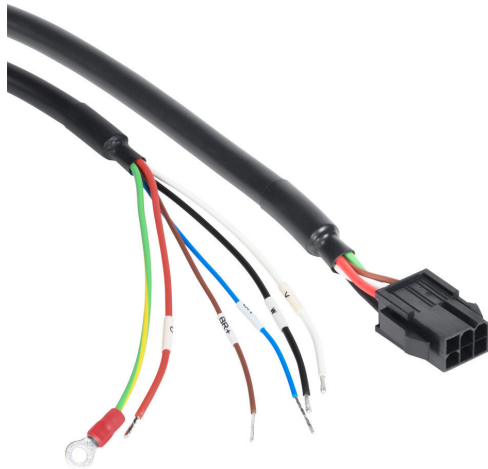

SV2C-PB18-03FB Cut Sheet

SureServo2 power flex cable, mating connectors, 9.8ft/3m cable length. For use with 100W-750W SureServo2 motors with brake.

For complete product information, please see this item on our store at the following link:

<https://www.automationdirect.com/pn/SV2C-PB18-03FB>

Technical Specifications

Brand	SureServo2
Item	Flex cable
Cable Type	Power
Cable Length	9.8ft/3m
For Use With	100W-750W SureServo2 motors with brake

Agency Approvals