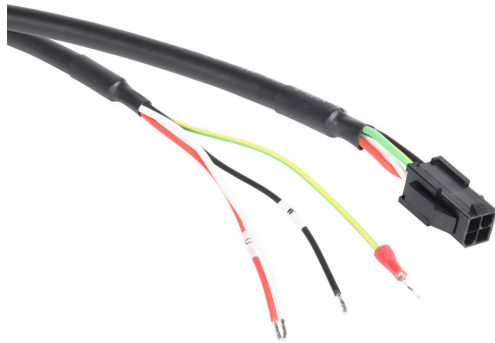

SV2C-PA18-20NN Cut Sheet

SureServo2 power cable, mating connectors, 65.6ft/20m cable length. For use with 100W-750W SureServo2 motors without brake.

For complete product information, please see this item on our store at the following link:

<https://www.automationdirect.com/pn/SV2C-PA18-20NN>

Technical Specifications

Brand	SureServo2
Item	Cable
Cable Type	Power
Cable Length	65.6ft/20m
For Use With	100W-750W SureServo2 motors without brake

Agency Approvals