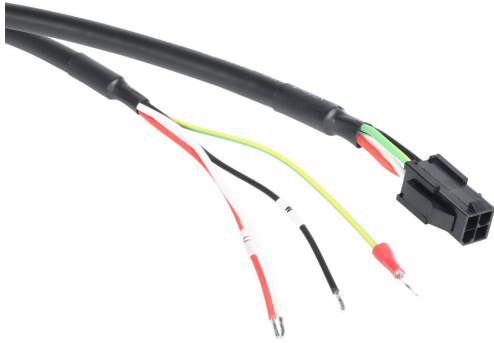

SV2C-PA18-03NN Cut Sheet

SureServo2 power cable, mating connectors, 9.8ft/3m cable length. For use with 100W-750W SureServo2 motors without brake.

For complete product information, please see this item on our store at the following link:

<https://www.automationdirect.com/pn/SV2C-PA18-03NN>

Technical Specifications

Brand	SureServo2
Item	Cable
Cable Type	Power
Cable Length	9.8ft/3m
For Use With	100W-750W SureServo2 motors without brake

Agency Approvals