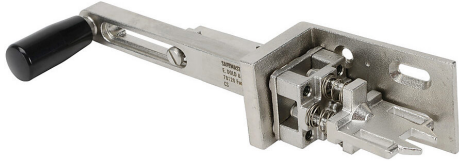

ST2312-CS-ACTUATOR Cut Sheet

Dold Safemaster series, actuator tongue (key), 90 degree mounting tab mount, 316L stainless steel. For use with trapped key interlock systems. Flexible handle included.

For complete product information, please see this item on our store at the following link:

<https://www.automationdirect.com/pn/ST2312-CS-ACTUATOR>

Technical Specifications

Brand	Dold
Item	Actuator tongue (key)
Series	Safemaster
Mounting	90 degree mounting tab
Material	316L stainless steel
For Use With	Trapped key interlock systems
Includes	Flexible handle