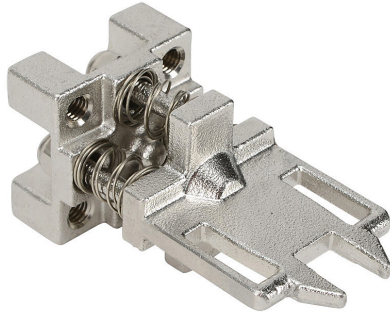

ST2311-C-ACTUATOR Cut Sheet

Dold Safemaster series, actuator tongue (key), shock absorbing, 90 degree mounting tab mount, 316L stainless steel. For use with trapped key interlock systems.

For complete product information, please see this item on our store at the following link:

<https://www.automationdirect.com/pn/ST2311-C-ACTUATOR>

Technical Specifications

Brand	Dold
Item	Actuator tongue (key)
Series	Safemaster
Shock Absorbing	Yes
Mounting	90 degree mounting tab
Material	316L stainless steel
For Use With	Trapped key interlock systems