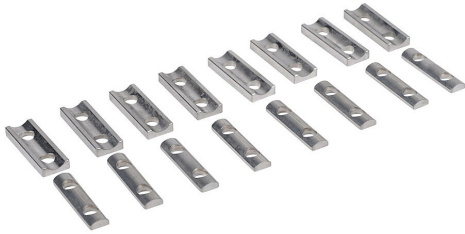

ST-K4OR Cut Sheet

Datalogic mounting bracket, lateral orientable, zinc plated steel, lateral orientable mount. Package of 4. For use with SG4 series light curtains.

For complete product information, please see this item on our store at the following link:

<https://www.automationdirect.com/pn/ST-K4OR>

Technical Specifications

Brand	Datalogic
Item	Mounting bracket
Replacement	No
Orientation	Lateral orientable
Material	Zinc plated steel
Mounting	Lateral orientable
Quantity per Pack	4
For Use With	SG4 series light curtains