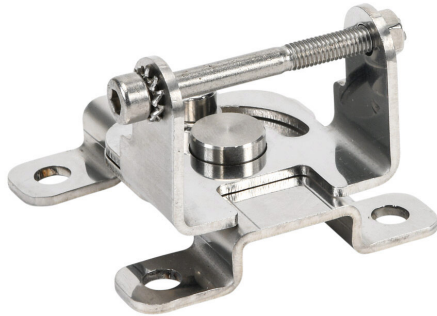

SRQFX01 Cut Sheet

CCEA SIRIO Q series swivel bracket, replacement. For use with SIRIO Q series LED work light.

For complete product information, please see this item on our store at the following link:

<https://www.automationdirect.com/pn/SRQFX01>

Technical Specifications

Brand	CCEA
Item	Swivel bracket
Series	SIRIO Q
Replacement	Yes
For Use With	SIRIO Q series LED work light

Agency Approvals

UL Listed File #	None
UL Recognized File #	None
UL Hazardous File #	None
CE	View CE declarations
CSA File #	None
RoHS Status	Yes (See CE Doc)
EU REACH	View EU REACH document