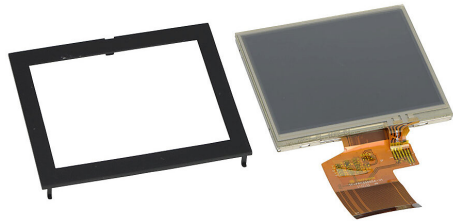

# SR55-KPD Cut Sheet

Stellar SR55 series touchscreen, replacement. For use with Stellar SR55 series soft starters. Replacement bezel included.

For complete product information, please see this item on our store at the following link:

## Technical Specifications

<b>Brand</b>	Stellar
<b>Item</b>	Touchscreen
<b>Series</b>	SR55
<b>Replacement</b>	Yes
<b>For Use With</b>	Stellar SR55 series soft starters
<b>Includes</b>	Replacement bezel