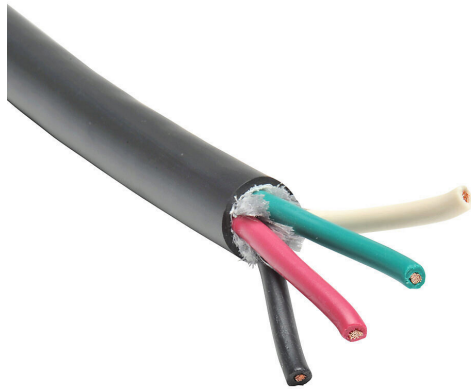

SOOW-8-4BK-1 Cut Sheet

Direct Wire portable cord, unshielded, SOOW, 600V, 4 conductors (includes ground), 8 AWG, EPDM thermoset rubber conductor insulation material, black, white, red and green, CPE thermoset rubber jacket, black, cut to length.

For complete product information, please see this item on our store at the following link:

<https://www.automationdirect.com/pn/SOOW-8-4BK-1>

Technical Specifications

Brand	Direct Wire
Item	Cord
Wire/Cable Type	Portable
UL Wire/Cable Type	SOOW
Application	Power
Flexibility	Flexible
Voltage Rating	600V
Conductors	4 conductors (includes ground)
Conductor Size	8 AWG
Conductor Stranding	182-stranded
Conductor Material	Bare copper
Conductor Insulation Material	EPDM thermoset rubber

Conductor Insulation Color	Black, white, red and green
Shielding	Unshielded
Jacket Material	CPE thermoset rubber
Jacket Color	Black
Nominal Overall Cable Diameter	0.77in
Bulk Length	Cut to length
Package Type	1 to 50ft = Coil, 51 to 70ft = 14 x 7in Reel, 71 to 100ft = 14 x 10in Reel, 101 to 130ft = 16 x 10in Reel, 131 to 190ft = 18 x 10in Reel, 191 to 240ft = 18 x 13in Reel, 241 to 500ft = 24 x 17in Wooden Reel