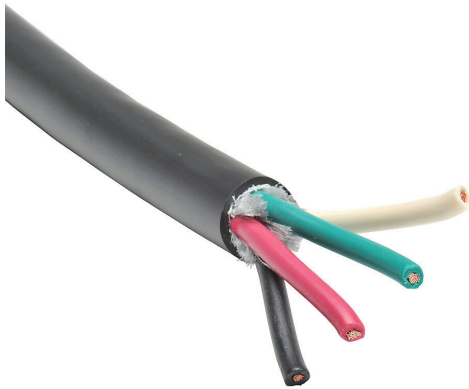

SOOW-6-4BK-1 Cut Sheet

Direct Wire portable cord, unshielded, SOOW, 600V, 4 conductors (includes ground), 6 AWG, EPDM thermoset rubber conductor insulation material, black, white, red and green, CPE thermoset rubber jacket, black, cut to length.

For complete product information, please see this item on our store at the following link:

<https://www.automationdirect.com/pn/SOOW-6-4BK-1>

Technical Specifications

Brand	Direct Wire
Item	Cord
Wire/Cable Type	Portable
UL Wire/Cable Type	SOOW
Application	Power
Flexibility	Flexible
Voltage Rating	600V
Conductors	4 conductors (includes ground)
Conductor Size	6 AWG
Conductor Stranding	260-stranded
Conductor Material	Bare copper
Conductor Insulation Material	EPDM thermoset rubber

Conductor Insulation Color	Black, white, red and green
Shielding	Unshielded
Jacket Material	CPE thermoset rubber
Jacket Color	Black
Nominal Overall Cable Diameter	0.835in
Bulk Length	Cut to length
Package Type	1 to 30ft = Coil, 31 to 55ft = 14 x 7in Reel, 56 to 80ft = 14 x 10in Reel, 81 to 125ft = 16 x 10in Reel, 126 to 170ft = 18 x 10in Reel, 171 to 225ft = 18 x 13in Reel, 226 to 500ft = 24 x 17in Wooden Reel