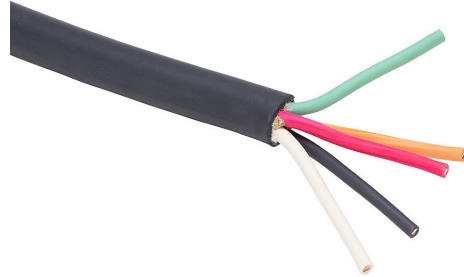

SOOW-14-5BK-1 Cut Sheet

Southwire portable cord, unshielded, SOOW, 600V, 5 conductors (includes ground), 14 AWG, EPDM thermoset rubber conductor insulation material, black, white, red, green and orange, CPE thermoset rubber jacket, black, cut to length.

For complete product information, please see this item on our store at the following link:

<https://www.automationdirect.com/pn/SOOW-14-5BK-1>

Technical Specifications

Brand	Southwire
Item	Cord
Wire/Cable Type	Portable
UL Wire/Cable Type	SOOW
Applicable Standards	UL 62
Application	General purpose
Flexibility	Flexible
Voltage Rating	600V
Conductors	5 conductors (includes ground)
Conductor Size	14 AWG
Conductor Stranding	41-stranded
Conductor Material	Bare copper
Conductor Insulation Material	EPDM thermoset rubber
Conductor Insulation Color	Black, white, red, green and orange

Shielding	Unshielded
Jacket Material	CPE thermoset rubber
Jacket Color	Black
Nominal Overall Cable Diameter	0.67in
Bulk Length	Cut to length
Package Type	<ul style="list-style-type: none">• 1 to 50ft = Coil• 51 to 80ft = 14 x 7in Reel• 81 to 120ft = 14 x 10in Reel• 121 to 190ft = 16 x 10in Reel• 191 to 270ft = 18 x 10in Reel• 271 to 350ft = 18 x 13in Reel• 351 to 750ft = 24 x 17in Wooden Reel• 751 to 1240ft = 30 x 17in Wooden Reel• 1241 to MAX = Large Wooden Reel