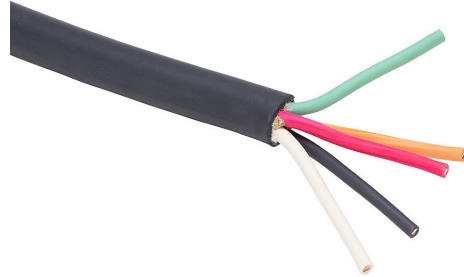

SOOW-12-5BK-1 Cut Sheet

Southwire portable cord, unshielded, SOOW, 600V, 5 conductors (includes ground), 12 AWG, EPDM thermoset rubber conductor insulation material, black, white, red, green and orange, CPE thermoset rubber jacket, black, cut to length.

For complete product information, please see this item on our store at the following link:

<https://www.automationdirect.com/pn/SOOW-12-5BK-1>

Technical Specifications

Brand	Southwire
Item	Cord
Wire/Cable Type	Portable
UL Wire/Cable Type	SOOW
Applicable Standards	UL 62
Application	General purpose
Flexibility	Flexible
Voltage Rating	600V
Conductors	5 conductors (includes ground)
Conductor Size	12 AWG
Conductor Stranding	65-stranded
Conductor Material	Bare copper
Conductor Insulation Material	EPDM thermoset rubber
Conductor Insulation Color	Black, white, red, green and orange

Shielding	Unshielded
Jacket Material	CPE thermoset rubber
Jacket Color	Black
Nominal Overall Cable Diameter	0.71in
Bulk Length	Cut to length
Package Type	1 to 50ft = Coil, 51 to 70ft = 14 x 7in Reel, 71 to 110ft = 14 x 10in Reel, 111 to 170ft = 16 x 10in Reel, 171 to 240ft = 18 x 10in Reel, 241 to 310ft = 18 x 13in Reel, 311 to 670ft = 24 x 17in Wooden Reel, 671 to 1110ft = 30 x 17in Wooden Reel, 1111 to MAX = Large Wooden Reel