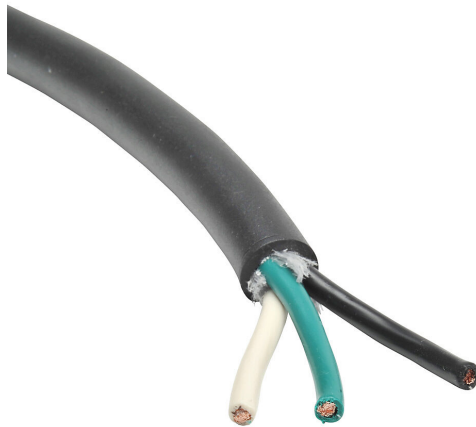

# SJOOW-18-3BK-1 Cut Sheet

Southwire portable cord, unshielded, SJOOW, 300V, 3 conductors (includes ground), 18 AWG, EPDM thermoset rubber conductor insulation material, black, white and green, CPE thermoset rubber jacket, black, cut to length.

For complete product information, please see this item on our store at the following link:

<https://www.automationdirect.com/pn/SJOOW-18-3BK-1>

## Technical Specifications

<b>Brand</b>	Southwire
<b>Item</b>	Cord
<b>Wire/Cable Type</b>	Portable
<b>UL Wire/Cable Type</b>	SJOOW
<b>Applicable Standards</b>	UL 62
<b>Application</b>	General purpose
<b>Flexibility</b>	Flexible
<b>Voltage Rating</b>	300V
<b>Conductors</b>	3 conductors (includes ground)
<b>Conductor Size</b>	18 AWG
<b>Conductor Stranding</b>	16-stranded
<b>Conductor Material</b>	Bare copper
<b>Conductor Insulation Material</b>	EPDM thermoset rubber
<b>Conductor Insulation Color</b>	Black, white and green

<b>Shielding</b>	Unshielded
<b>Jacket Material</b>	CPE thermoset rubber
<b>Jacket Color</b>	Black
<b>Nominal Overall Cable Diameter</b>	0.31in
<b>Bulk Length</b>	Cut to length
<b>Package Type</b>	1 to 50ft = Coil, 51 to 99ft = Coil, 100 to 400ft = 14 x 7in Reel, 401 to 580ft = 14 x 10in Reel, 581 to 900ft = 16 x 10in Reel, 901 to 1260ft = 18 x 10in Reel, 1261 to 1650ft = 18 x 13in Reel, 1651 to 3540ft = 24 x 17in Wooden Reel, 3541 to 5820ft = 30 x 17in Wooden Reel