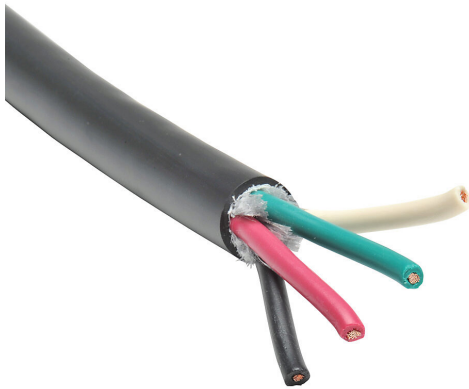

SJOOW-16-4BK-1 Cut Sheet

Southwire portable cord, unshielded, SJOOW, 300V, 4 conductors (includes ground), 16 AWG, EPDM thermoset rubber conductor insulation material, black, white, red and green, CPE thermoset rubber jacket, black, cut to length.

For complete product information, please see this item on our store at the following link:

<https://www.automationdirect.com/pn/SJOOW-16-4BK-1>

Technical Specifications

Brand	Southwire
Item	Cord
Wire/Cable Type	Portable
UL Wire/Cable Type	SJOOW
Applicable Standards	UL 62
Application	General purpose
Flexibility	Flexible
Voltage Rating	300V
Conductors	4 conductors (includes ground)
Conductor Size	16 AWG
Conductor Stranding	26-stranded
Conductor Material	Bare copper
Conductor Insulation Material	EPDM thermoset rubber
Conductor Insulation Color	Black, white, red and green

Shielding	Unshielded
Jacket Material	CPE thermoset rubber
Jacket Color	Black
Nominal Overall Cable Diameter	0.357in
Bulk Length	Cut to length
Package Type	<ul style="list-style-type: none">• 20 to 75ft = Coil• 76 to 305ft = 14 x 7in Reel• 306 to 435ft = 14 x 10in Reel• 436 to 670ft = 16 x 10in Reel• 671 to 935ft = 18 x 10in Reel• 936 to 1220ft = 18 x 13in Reel• 1221 to 2725ft = 24 x 17in Wooden Reel• 2726 to 4360ft = 30 x 17in Wooden Reel• 4361 to 5000ft = Large Wooden Reel