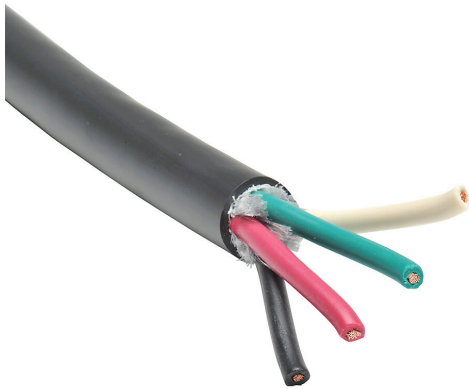

# SJOOW-10-4BK-1 Cut Sheet

Southwire portable cord, unshielded, SJOOW, 300V, 4 conductors (includes ground), 10 AWG, EPDM thermoset rubber conductor insulation material, black, white, red and green, CPE thermoset rubber jacket, black, cut to length.

For complete product information, please see this item on our store at the following link:

<https://www.automationdirect.com/pn/SJOOW-10-4BK-1>

## Technical Specifications

<b>Brand</b>	Southwire
<b>Item</b>	Cord
<b>Wire/Cable Type</b>	Portable
<b>UL Wire/Cable Type</b>	SJOOW
<b>Applicable Standards</b>	UL 62
<b>Application</b>	General purpose
<b>Flexibility</b>	Flexible
<b>Voltage Rating</b>	300V
<b>Conductors</b>	4 conductors (includes ground)
<b>Conductor Size</b>	10 AWG
<b>Conductor Stranding</b>	104-stranded
<b>Conductor Material</b>	Bare copper
<b>Conductor Insulation Material</b>	EPDM thermoset rubber
<b>Conductor Insulation Color</b>	Black, white, red and green

<b>Shielding</b>	Unshielded
<b>Jacket Material</b>	CPE thermoset rubber
<b>Jacket Color</b>	Black
<b>Nominal Overall Cable Diameter</b>	0.635in
<b>Bulk Length</b>	Cut to length
<b>Package Type</b>	1 to 50ft = Coil, 51 to 90ft = 14 x 7in Reel, 91 to 130ft = 14 x 10in Reel, 131 to 210ft = 16 x 10in Reel, 211 to 300ft = 18 x 10in Reel, 301 to 390ft = 18 x 13in Reel, 391 to 840ft = 24 x 17in Wooden Reel, 841 to 1380ft = 30 x 17in Wooden Reel, 1381 to MAX = Large Wooden Reel