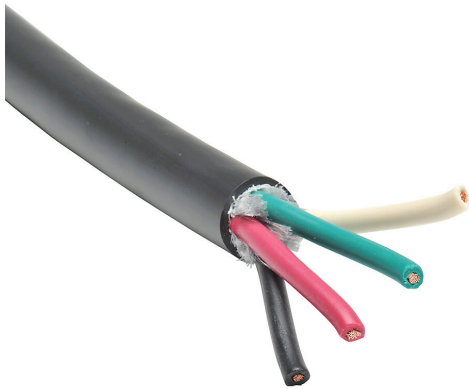

SJEOOW-18-4BK-1 Cut Sheet

Southwire portable cord, unshielded, SJEOOW, 300V, 4 conductors (includes ground), 18 AWG, TPE conductor insulation material, black, white, red and green, TPE jacket, black, cut to length.

For complete product information, please see this item on our store at the following link:

<https://www.automationdirect.com/pn/SJEOOW-18-4BK-1>

Technical Specifications

Brand	Southwire
Item	Cord
Wire/Cable Type	Portable
UL Wire/Cable Type	SJEOOW
Applicable Standards	UL 62
Application	General purpose
Flexibility	Flexible
Voltage Rating	300V
Conductors	4 conductors (includes ground)
Conductor Size	18 AWG
Conductor Stranding	16-stranded
Conductor Material	Bare copper
Conductor Insulation Material	TPE
Conductor Insulation Color	Black, white, red and green

Shielding	Unshielded
Jacket Material	TPE
Jacket Color	Black
Nominal Overall Cable Diameter	0.335in
Bulk Length	Cut to length
Package Type	<ul style="list-style-type: none">• 20 to 75ft = Coil• 76 to 345ft = 14 x 7in Reel• 346 to 495ft = 14 x 10in Reel• 496 to 760ft = 16 x 10in Reel• 761 to 1065ft = 18 x 10in Reel• 1066 to 1385ft = 18 x 13in Reel• 1386 to 3095ft = 24 x 17in Wooden Reel• 3096 to 4950ft = 30 x 17in Wooden Reel• 4951 to 5000ft = Large Wooden Reel