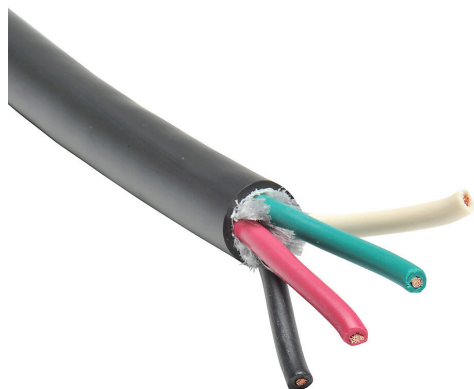

SJEOOW-18-4BK-1 Cut Sheet

Southwire portable cord, unshielded, SJEOOW, 300V, 4 conductors (includes ground), 18 AWG, TPE conductor insulation material, black, white, red and green, TPE jacket, black, cut to length.

For complete product information, please see this item on our store at the following link:

<https://www.automationdirect.com/pn/SJEOOW-18-4BK-1>

Technical Specifications

Brand	Southwire
Item	Cord
Wire/Cable Type	Portable
UL Wire/Cable Type	SJEOOW
Applicable Standards	UL 62
Application	General purpose
Flexibility	Flexible
Voltage Rating	300V
Conductors	4 conductors (includes ground)
Conductor Size	18 AWG
Conductor Stranding	16-stranded
Conductor Material	Bare copper
Conductor Insulation Material	TPE
Conductor Insulation Color	Black, white, red and green

Shielding	Unshielded
Jacket Material	TPE
Jacket Color	Black
Nominal Overall Cable Diameter	0.335in
Bulk Length	Cut to length
Package Type	1 to 75ft = Coil, 76 to 350ft = 14 x 7in Reel, 351 to 500ft = 14 x 10in Reel, 501 to 770ft = 16 x 10in Reel, 771 to 1080ft = 18 x 10in Reel, 1081 to 1410ft = 18 x 13in Reel, 1411 to 3040ft = 24 x 17in Wooden Reel, 3041 to 5000ft = 30 x 17in Wooden Reel, 5001 to MAX = Large Wooden Reel