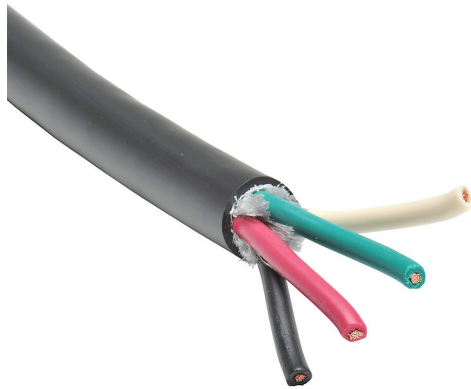

SJEOOW-14-4BK-1 Cut Sheet

Southwire portable cord, unshielded, SJEOOW, 300V, 4 conductors (includes ground), 14 AWG, TPE conductor insulation material, black, white, red and green, TPE jacket, black, cut to length.

For complete product information, please see this item on our store at the following link:

<https://www.automationdirect.com/pn/SJEOOW-14-4BK-1>

Technical Specifications

Brand	Southwire
Item	Cord
Wire/Cable Type	Portable
UL Wire/Cable Type	SJEOOW
Applicable Standards	UL 62
Application	General purpose
Flexibility	Flexible
Voltage Rating	300V
Conductors	4 conductors (includes ground)
Conductor Size	14 AWG
Conductor Stranding	41-stranded
Conductor Material	Bare copper
Conductor Insulation Material	TPE
Conductor Insulation Color	Black, white, red and green

Shielding	Unshielded
Jacket Material	TPE
Jacket Color	Black
Nominal Overall Cable Diameter	0.4in
Bulk Length	Cut to length
Package Type	<ul style="list-style-type: none">• 1 to 50ft = Coil• 51 to 240ft = 14 x 7in Reel• 241 to 350ft = 14 x 10in Reel• 351 to 540ft = 16 x 10in Reel• 541 to 760ft = 18 x 10in Reel• 761 to 990ft = 18 x 13in Reel• 991 to 2120ft = 24 x 17in Wooden Reel• 2121 to 3500ft = 30 x 17in Wooden Reel• 3501 to MAX = Large Wooden Reel