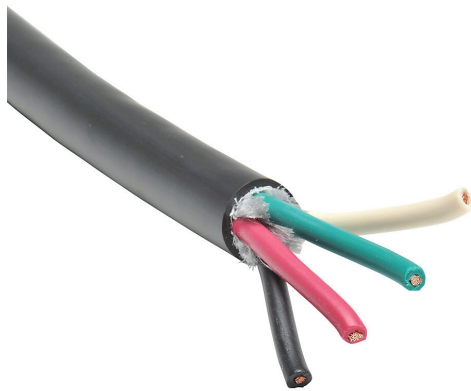

SJEOOW-12-4BK-1 Cut Sheet

Southwire portable cord, unshielded, SJEOOW, 300V, 4 conductors (includes ground), 12 AWG, TPE conductor insulation material, black, white, red and green, TPE jacket, black, cut to length.

For complete product information, please see this item on our store at the following link:

<https://www.automationdirect.com/pn/SJEOOW-12-4BK-1>

Technical Specifications

Brand	Southwire
Item	Cord
Wire/Cable Type	Portable
UL Wire/Cable Type	SJEOOW
Applicable Standards	UL 62
Application	General purpose
Flexibility	Flexible
Voltage Rating	300V
Conductors	4 conductors (includes ground)
Conductor Size	12 AWG
Conductor Stranding	65-stranded
Conductor Material	Bare copper
Conductor Insulation Material	TPE
Conductor Insulation Color	Black, white, red and green

Shielding	Unshielded
Jacket Material	TPE
Jacket Color	Black
Nominal Overall Cable Diameter	0.48in
Bulk Length	Cut to length
Package Type	1 to 50ft = Coil, 51 to 170ft = 14 x 7in Reel, 171 to 240ft = 14 x 10in Reel, 241 to 370ft = 16 x 10in Reel, 371 to 520ft = 18 x 10in Reel, 521 to 680ft = 18 x 13in Reel, 681 to 1470ft = 24 x 17in Wooden Reel, 1471 to 2430ft = 30 x 17in Wooden Reel, 2431 to MAX = Large Wooden Reel