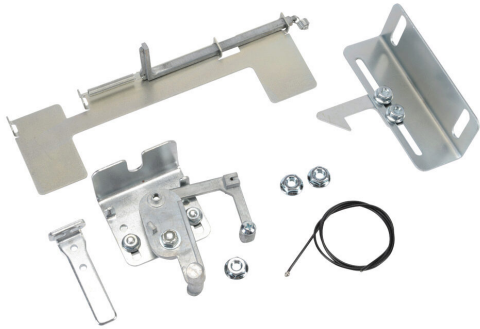

SCE-MDV Cut Sheet

Saginaw mechanical defeater, prevents the disconnect from being switched on until the master door is closed and latched. For use with V-style disconnects and most standard disconnect enclosures.

For complete product information, please see this item on our store at the following link:

<https://www.automationdirect.com/pn/SCE-MDV>

Technical Specifications

Brand	Saginaw
Item	Mechanical defeater
Application	Prevents the disconnect from being switched on until the master door is closed and latched
For Use With	V-style disconnects and most standard disconnect enclosures