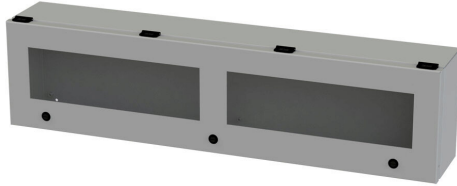

SCE-L9366ELJW Cut Sheet

Saginaw wiring trough, 6 x 9 x 36in (HxDxL), NEMA 3R/4/12/13, wall mount, carbon steel, ANSI 61 gray, powder coat finish, single-door, polycarbonate window.

For complete product information, please see this item on our store at the following link:

<https://www.automationdirect.com/pn/SCE-L9366ELJW>

Technical Specifications

Brand	Saginaw
Item	Wiring trough
Series	Enviroline Junction
NEMA Rating	3R/4/12/13
IP Rating	IP66
Nominal Enclosure Dimensions	9 x 36 x 6in (HxWxD)
Enclosure Height	9.00in
Enclosure Depth	6.19in
Enclosure Length	36.00in
Mounting	Wall

Integral Mounting Feet	No
Knockouts	No
Material	Carbon steel
Color	ANSI 61 gray
Finish	Powder coat
Cover Type	Single-door
Latch Type	1/4-turn semi-flush latch
Window Material	Polycarbonate
Padlockable	No