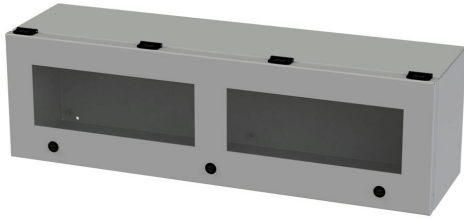

SCE-L9308ELJW Cut Sheet

Saginaw wiring trough, 8 x 9 x 30in (HxDxL), NEMA 3R/4/12/13, wall mount, carbon steel, ANSI 61 gray, powder coat finish, single-door, polycarbonate window.

For complete product information, please see this item on our store at the following link:

<https://www.automationdirect.com/pn/SCE-L9308ELJW>

Technical Specifications

Brand	Saginaw
Item	Wiring trough
Series	Enviroline Junction
NEMA Rating	3R/4/12/13
IP Rating	IP66
Nominal Enclosure Dimensions	9 x 30 x 8in (HxWxD)
Enclosure Height	9.00in
Enclosure Depth	8.19in
Enclosure Length	30.00in
Mounting	Wall

Integral Mounting Feet	No
Knockouts	No
Material	Carbon steel
Color	ANSI 61 gray
Finish	Powder coat
Cover Type	Single-door
Latch Type	1/4-turn semi-flush latch
Window Material	Polycarbonate
Padlockable	No