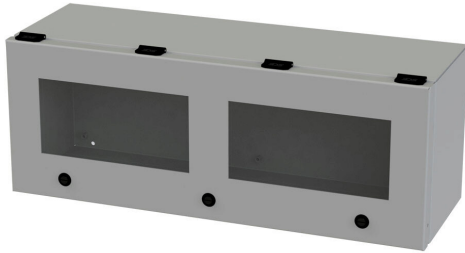

SCE-L9248ELJW Cut Sheet

Saginaw wiring trough, 8 x 9 x 24in (HxDxL), NEMA 3R/4/12/13, wall mount, carbon steel, ANSI 61 gray, powder coat finish, single-door, polycarbonate window.

For complete product information, please see this item on our store at the following link:

<https://www.automationdirect.com/pn/SCE-L9248ELJW>

Technical Specifications

| | |
|-------------------------------------|----------------------|
| Brand | Saginaw |
| Item | Wiring trough |
| Series | Enviroline Junction |
| NEMA Rating | 3R/4/12/13 |
| IP Rating | IP66 |
| Nominal Enclosure Dimensions | 9 x 24 x 8in (HxWxD) |
| Enclosure Height | 9.00in |
| Enclosure Depth | 8.19in |
| Enclosure Length | 24.00in |
| Mounting | Wall |

| | |
|-------------------------------|---------------------------|
| Integral Mounting Feet | No |
| Knockouts | No |
| Material | Carbon steel |
| Color | ANSI 61 gray |
| Finish | Powder coat |
| Cover Type | Single-door |
| Latch Type | 1/4-turn semi-flush latch |
| Window Material | Polycarbonate |
| Padlockable | No |