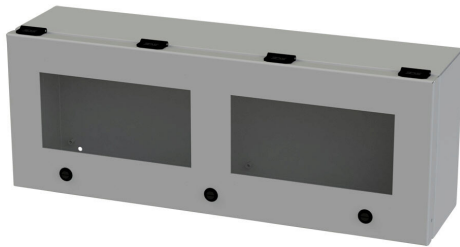

SCE-L9246ELJW Cut Sheet

Saginaw wiring trough, 6 x 9 x 24in (HxDxL), NEMA 3R/4/12/13, wall mount, carbon steel, ANSI 61 gray, powder coat finish, single-door, polycarbonate window.

For complete product information, please see this item on our store at the following link:

<https://www.automationdirect.com/pn/SCE-L9246ELJW>

Technical Specifications

Brand	Saginaw
Item	Wiring trough
Series	Enviroline Junction
NEMA Rating	3R/4/12/13
IP Rating	IP66
Nominal Enclosure Dimensions	9 x 24 x 6in (HxWxD)
Enclosure Height	9.00in
Enclosure Depth	6.19in
Enclosure Length	24.00in
Mounting	Wall

Integral Mounting Feet	No
Knockouts	No
Material	Carbon steel
Color	ANSI 61 gray
Finish	Powder coat
Cover Type	Single-door
Latch Type	1/4-turn semi-flush latch
Window Material	Polycarbonate
Padlockable	No