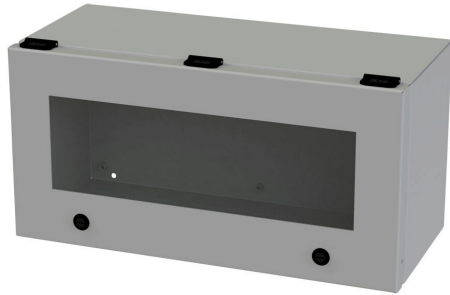

SCE-L9188ELJW Cut Sheet

Saginaw wiring trough, 8 x 9 x 18in (HxDxL), NEMA 3R/4/12/13, wall mount, carbon steel, ANSI 61 gray, powder coat finish, single-door, polycarbonate window.

For complete product information, please see this item on our store at the following link:

<https://www.automationdirect.com/pn/SCE-L9188ELJW>

Technical Specifications

Brand	Saginaw
Item	Wiring trough
Series	Enviroline Junction
NEMA Rating	3R/4/12/13
IP Rating	IP66
Nominal Enclosure Dimensions	9 x 18 x 8in (HxWxD)
Enclosure Height	9.00in
Enclosure Depth	8.19in
Enclosure Length	18.00in
Mounting	Wall

Integral Mounting Feet	No
Knockouts	No
Material	Carbon steel
Color	ANSI 61 gray
Finish	Powder coat
Cover Type	Single-door
Latch Type	1/4-turn semi-flush latch
Window Material	Polycarbonate
Padlockable	No